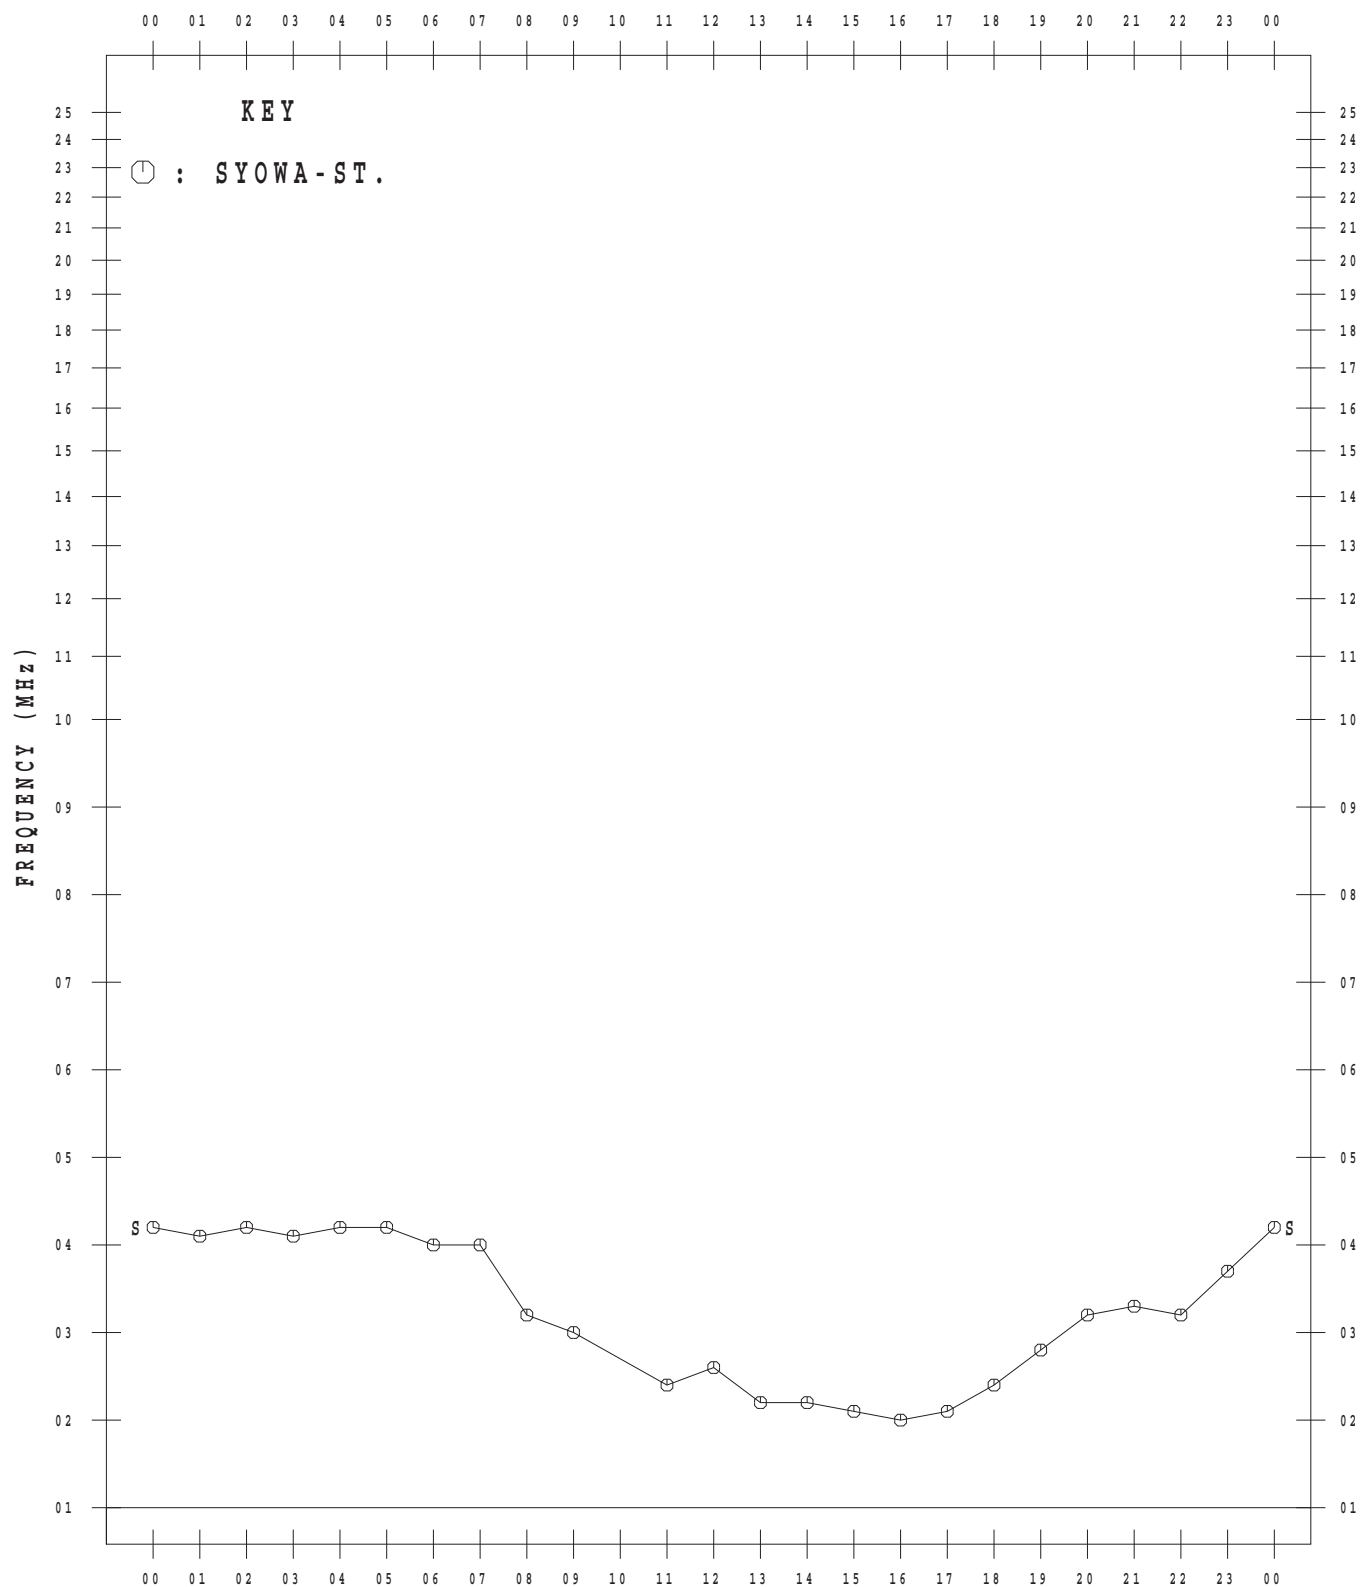

MONTHLY MEDIAN VALUES OF f_{tEs}

45°E MEAN TIME

JUL. 2015