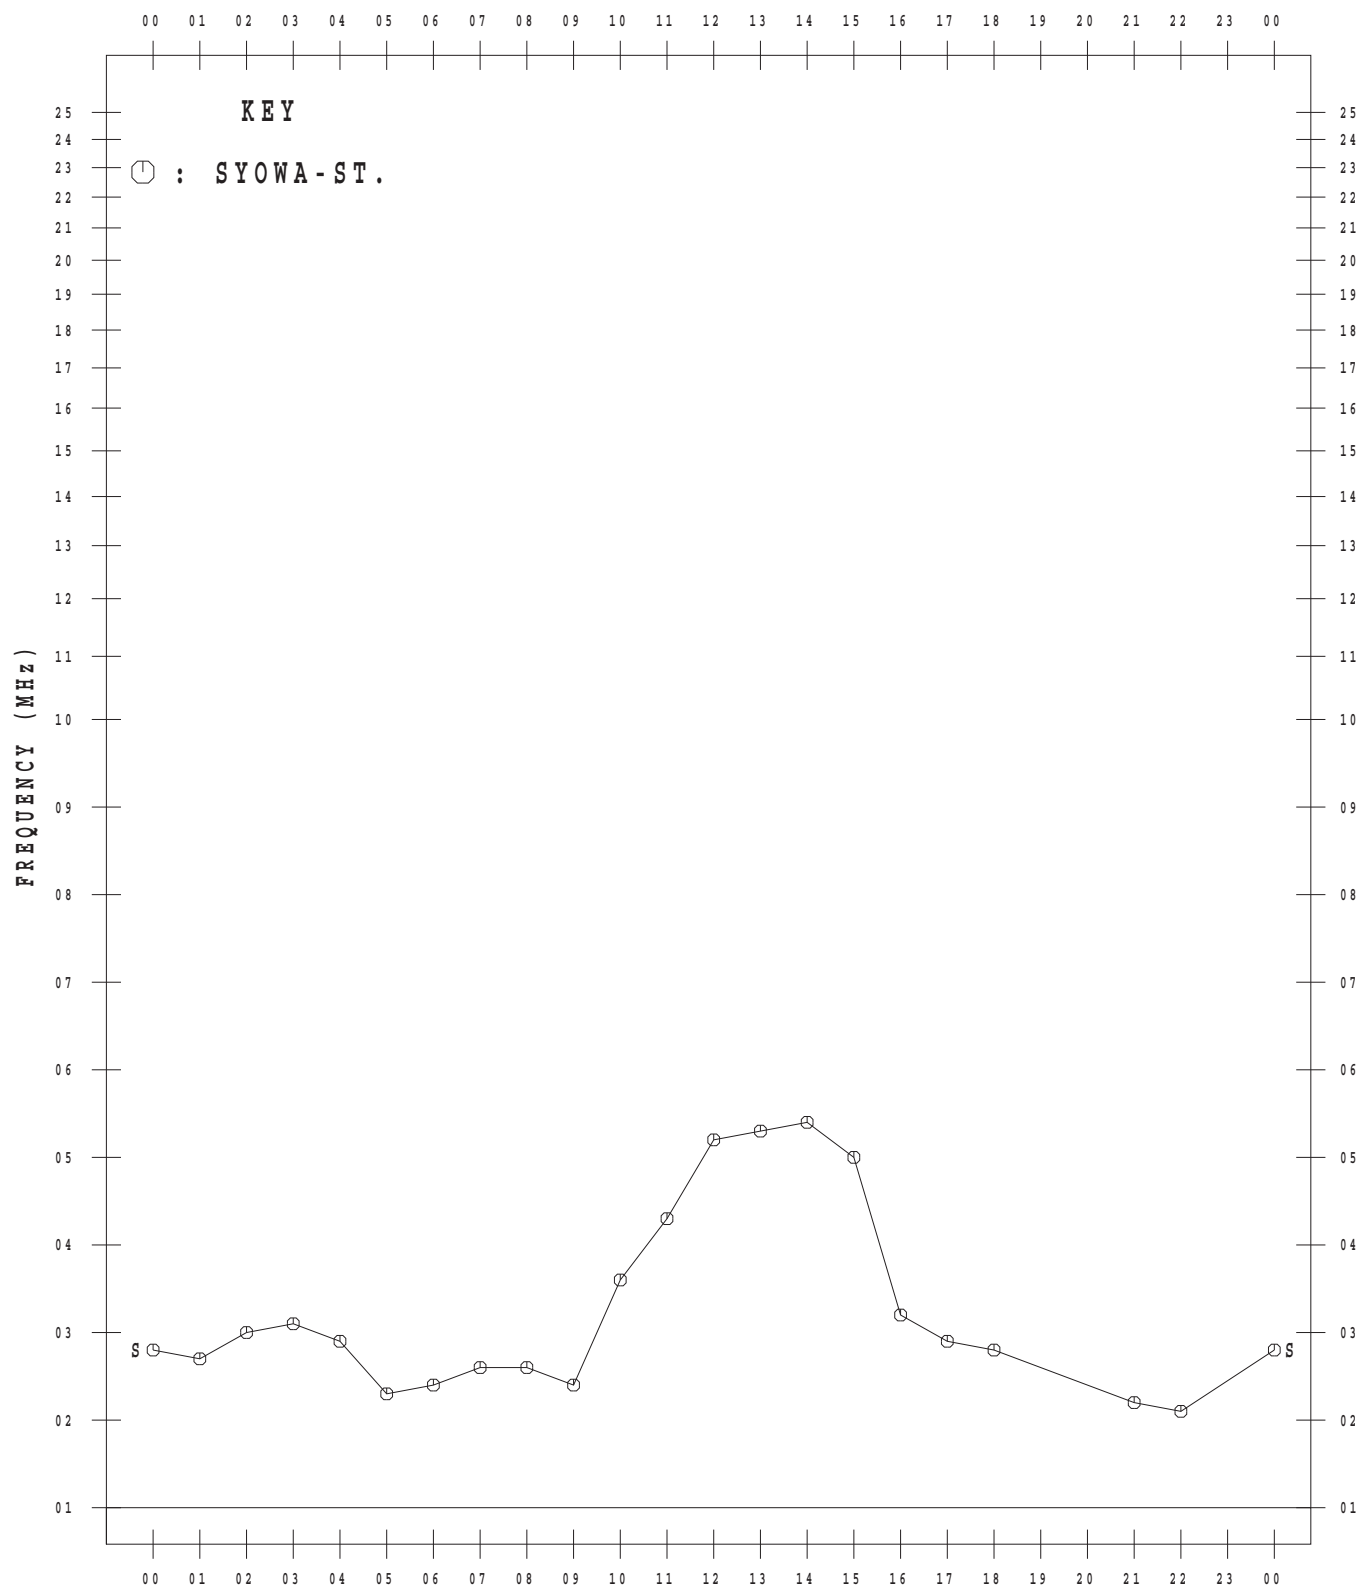

IONOSPHERIC DATA AT SYOWA STATION

(ANTARCTICA)

January – December 2015

CONTENTS

	Page
Introduction.....	1
Tables.....	4
Monthly plots of f_xI , $foF2$, $ftEs$, $fmin$ and $h'F$	64
Monthly median plots of $foF2$	76
Monthly median plots of $ftEs$	88

45°E MEAN TIME

JUN. 2015

MONTHLY MEDIAN VALUES OF f_oF₂

45°E MEAN TIME

JUL. 2015

MONTHLY MEDIAN VALUES OF f_oF₂

45°E MEAN TIME

AUG. 2015