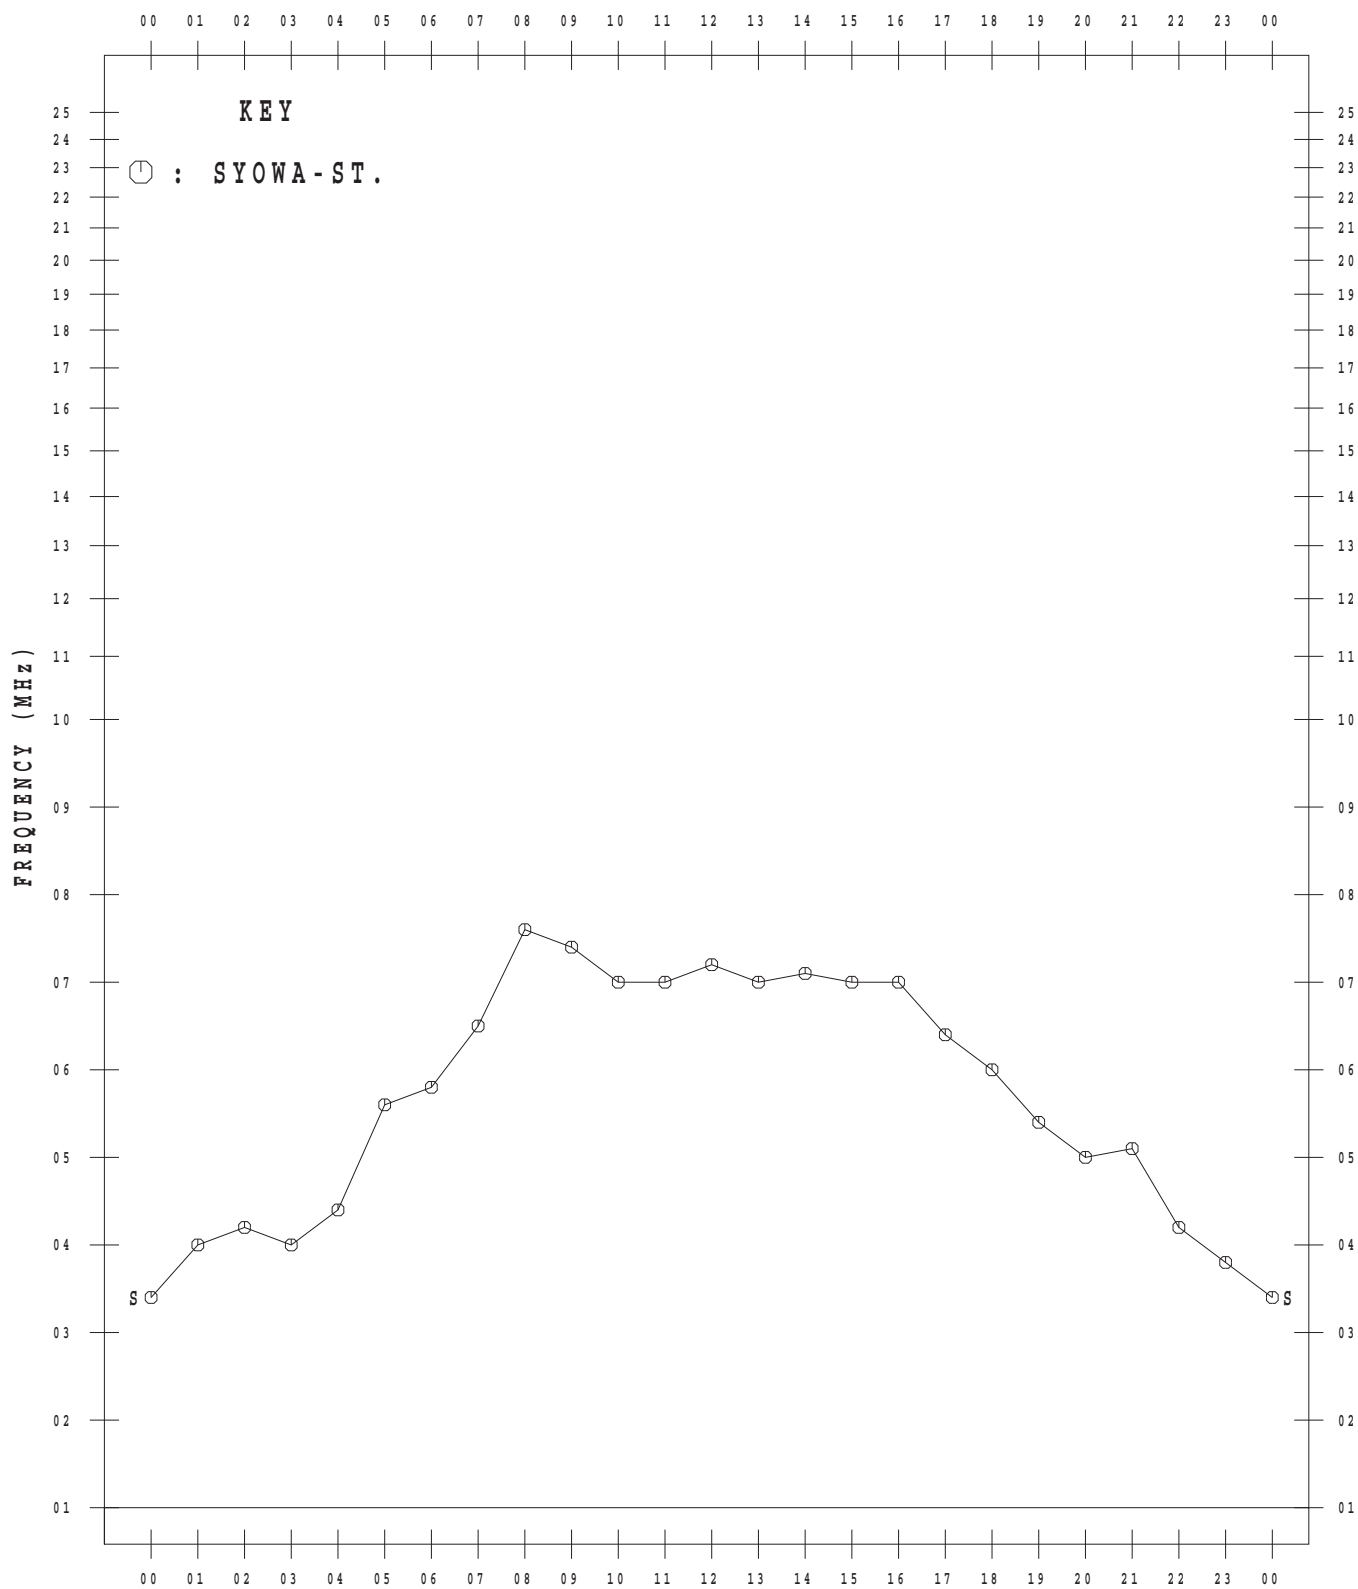

MONTHLY MEDIAN VALUES OF f_oF₂

45°E MEAN TIME

FEB. 2015