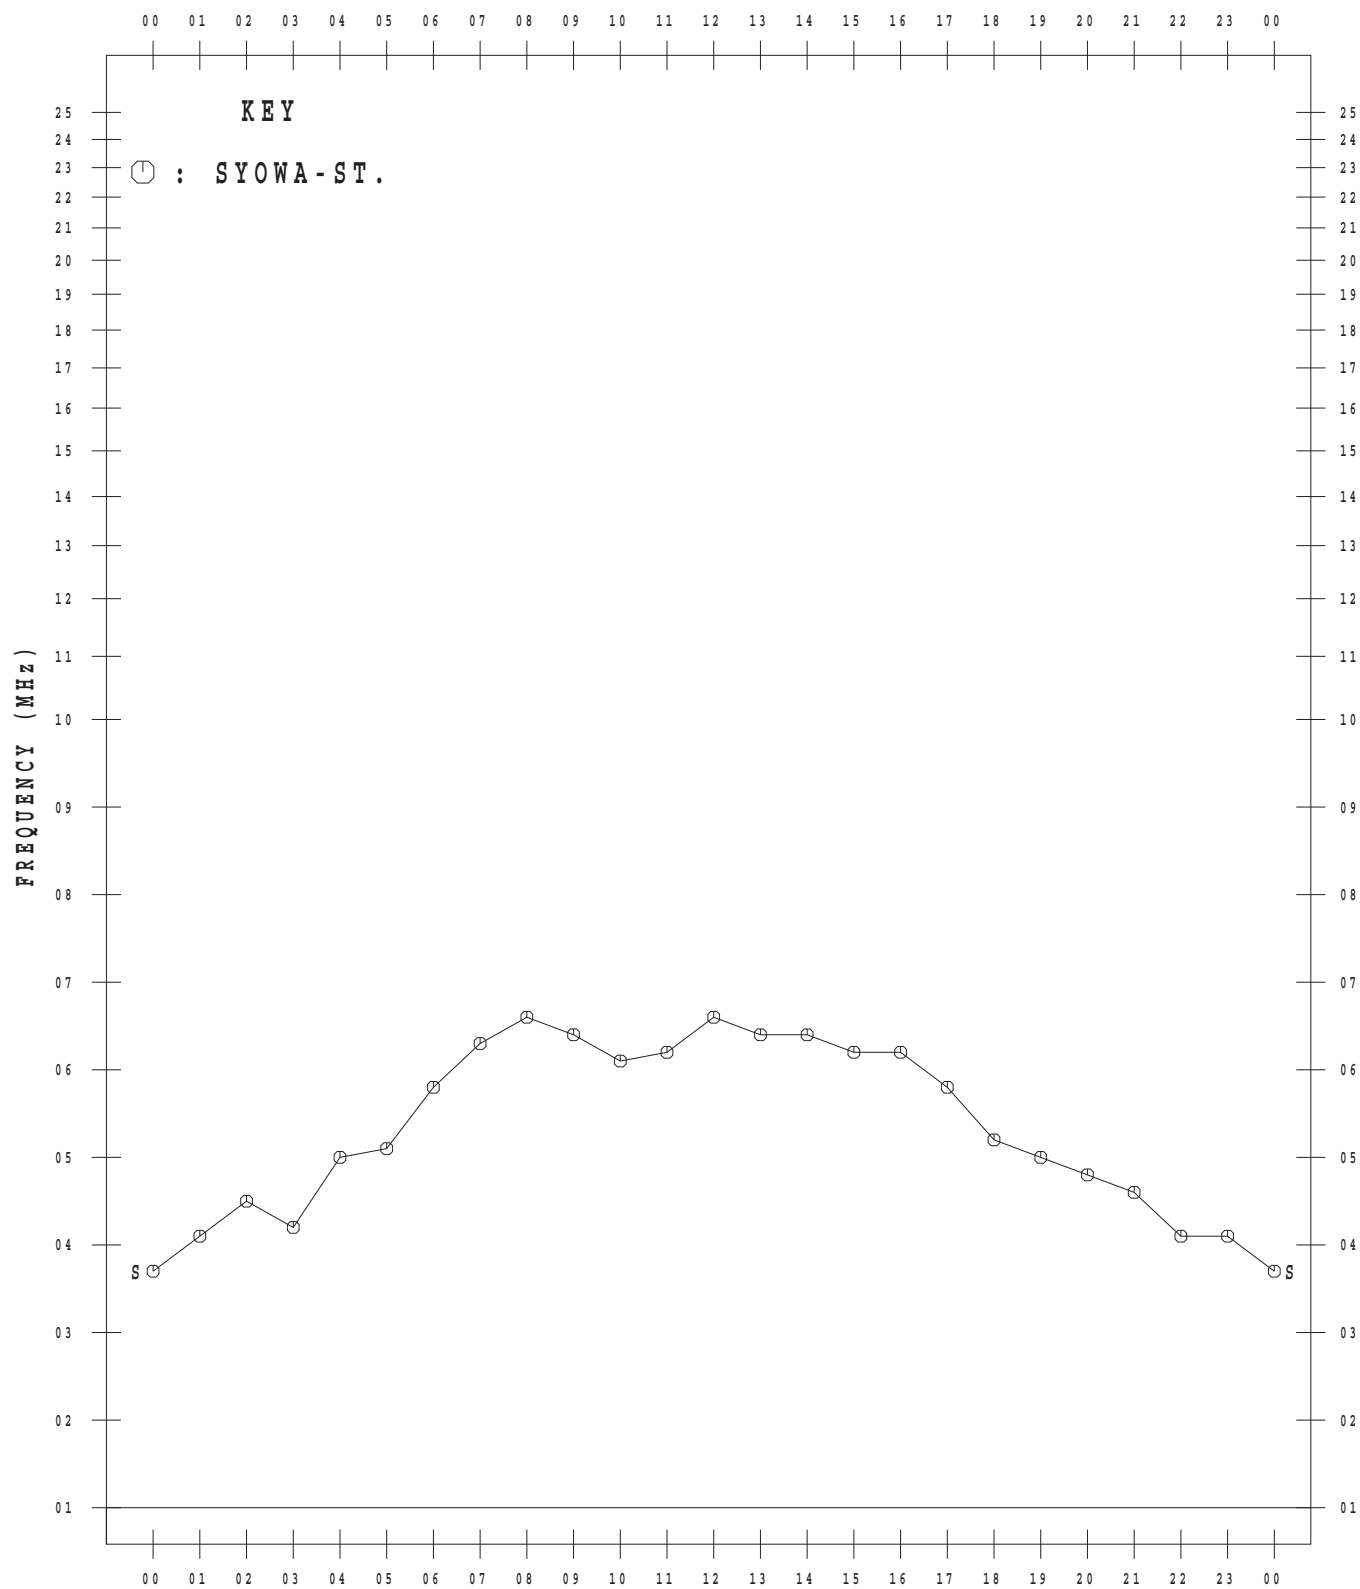

MONTHLY MEDIAN VALUES OF f_oF₂

45°E MEAN TIME

NOV. 2015