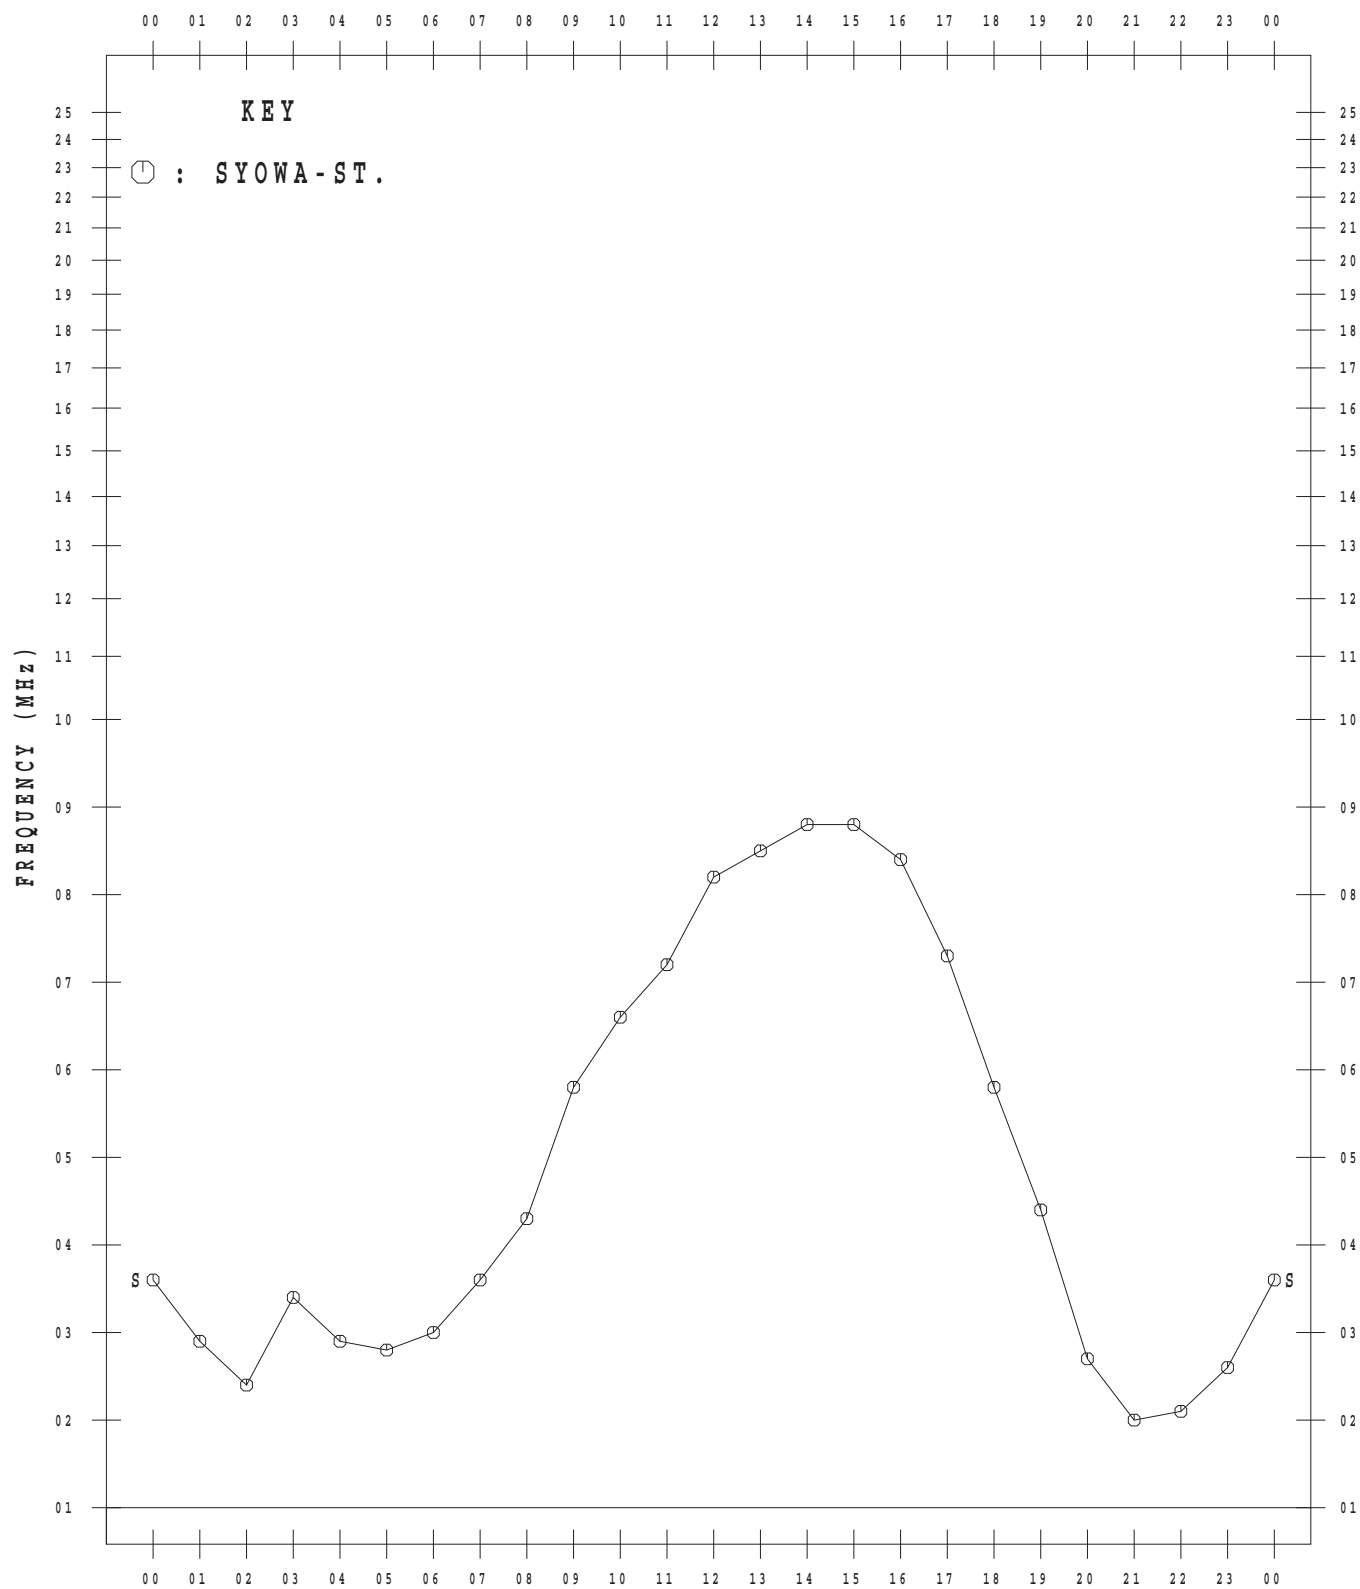

MONTHLY MEDIAN VALUES OF f_oF_2

45°E MEAN TIME

APR. 2015