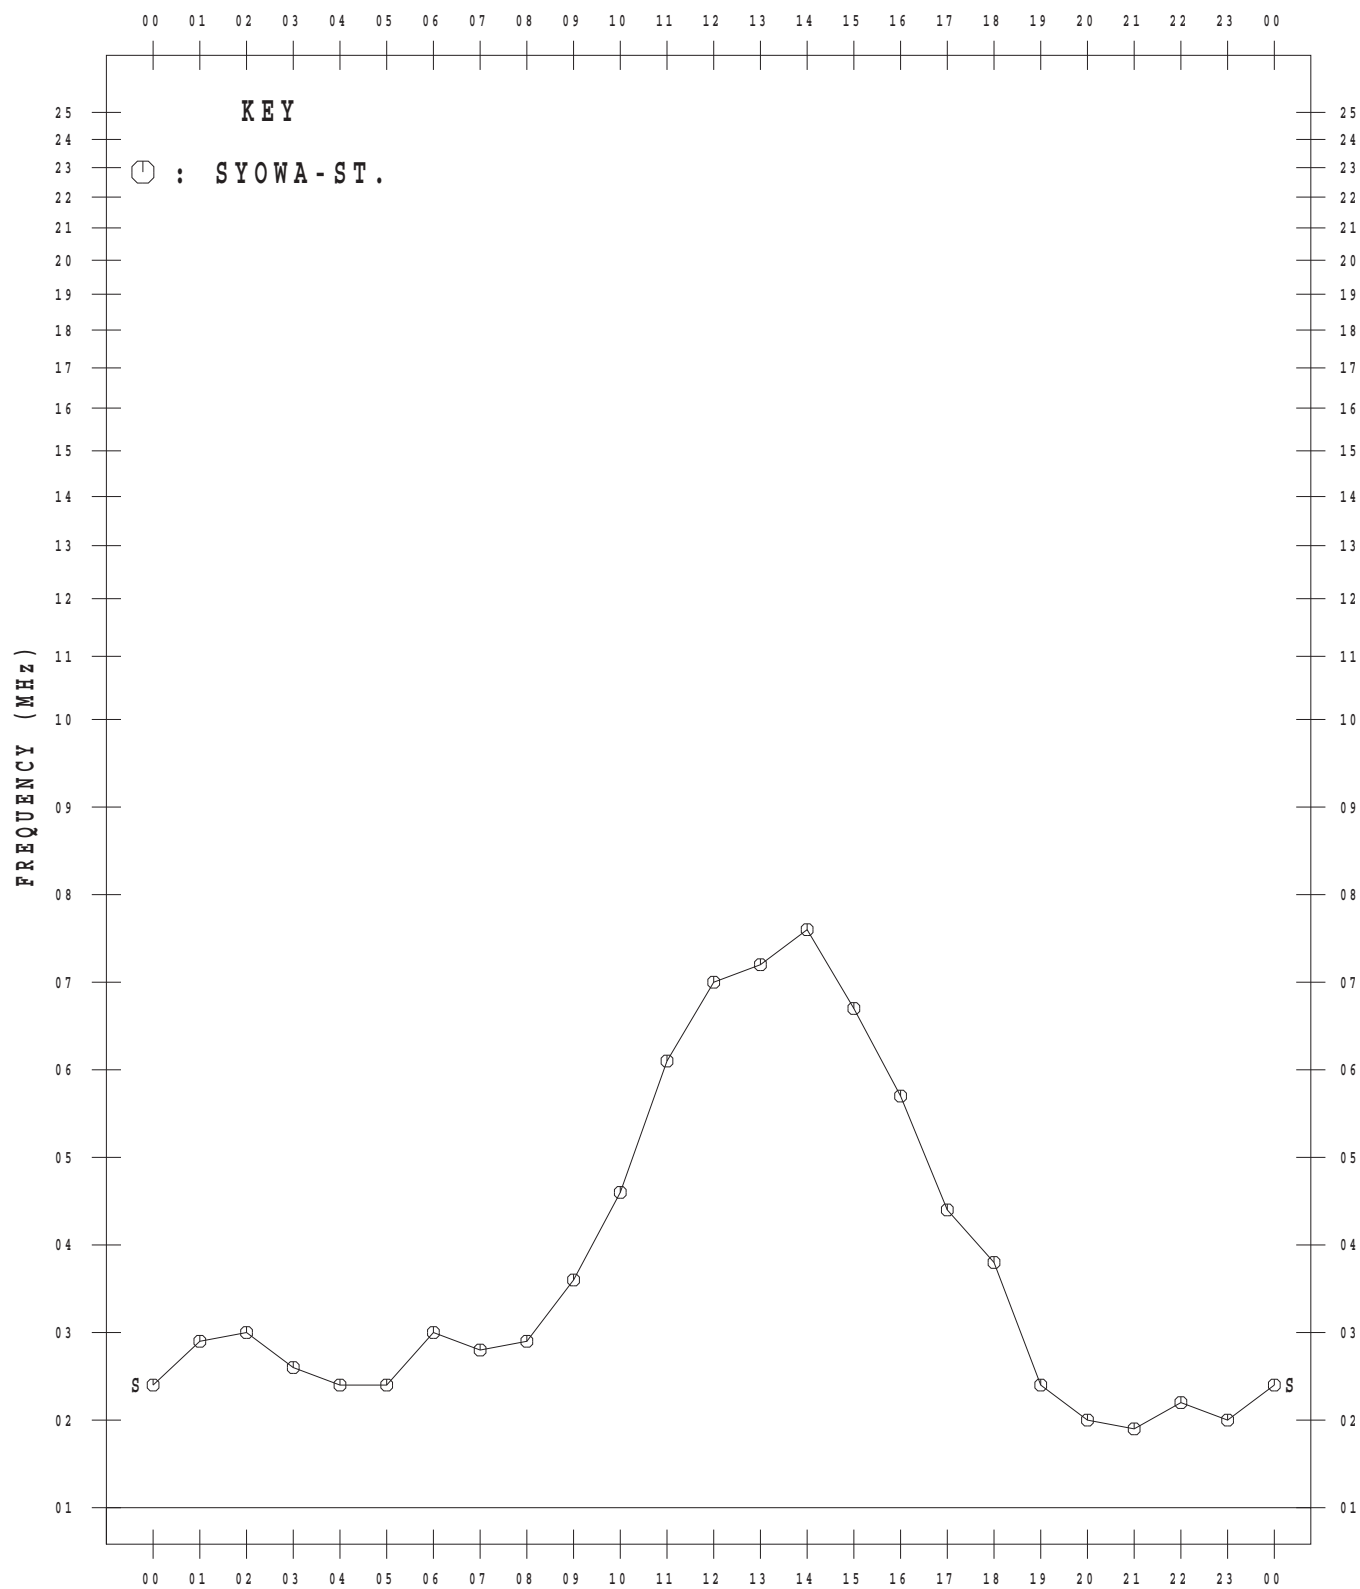

MONTHLY MEDIAN VALUES OF f_oF₂

45°E MEAN TIME

MAY 2015