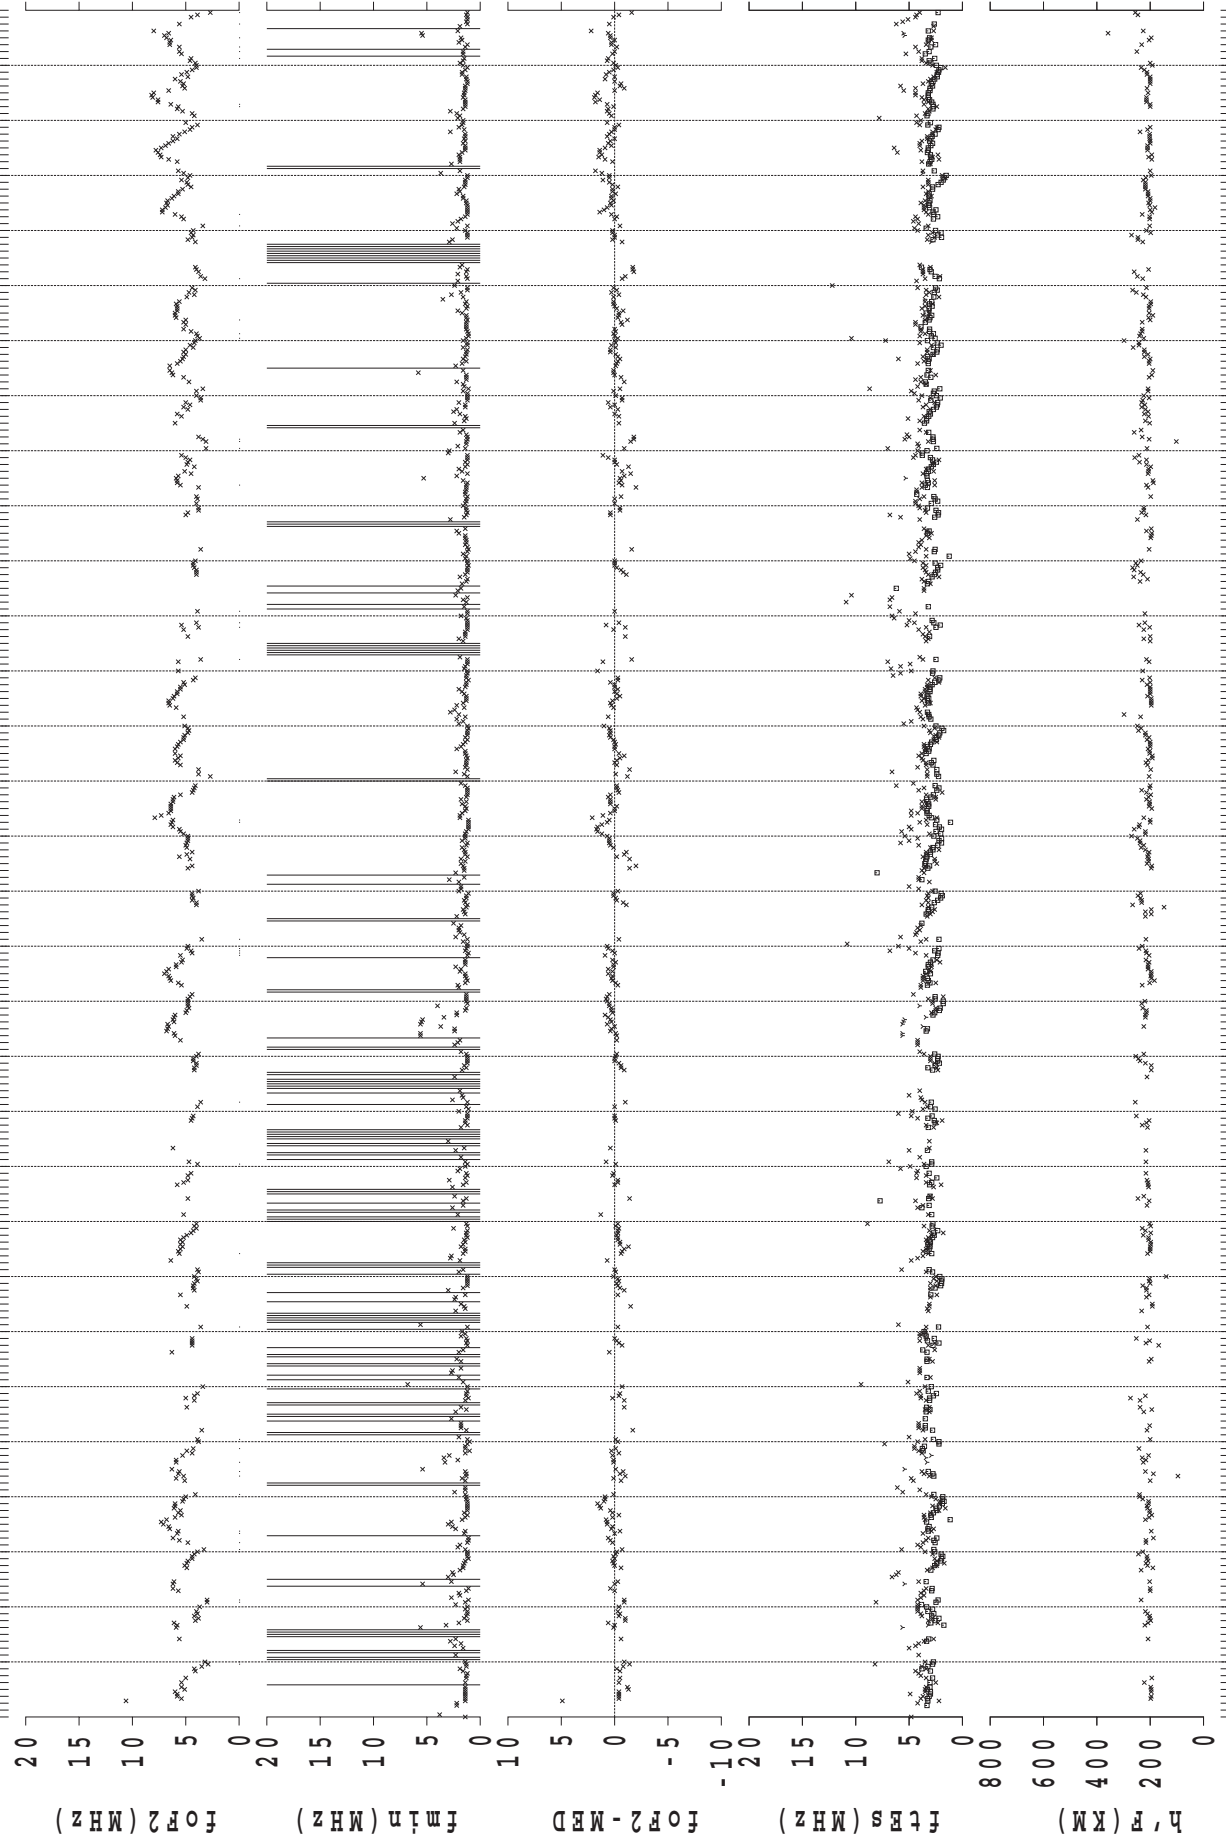

2015 1201 -> 2015 1231 (99) SYOWA-ST.