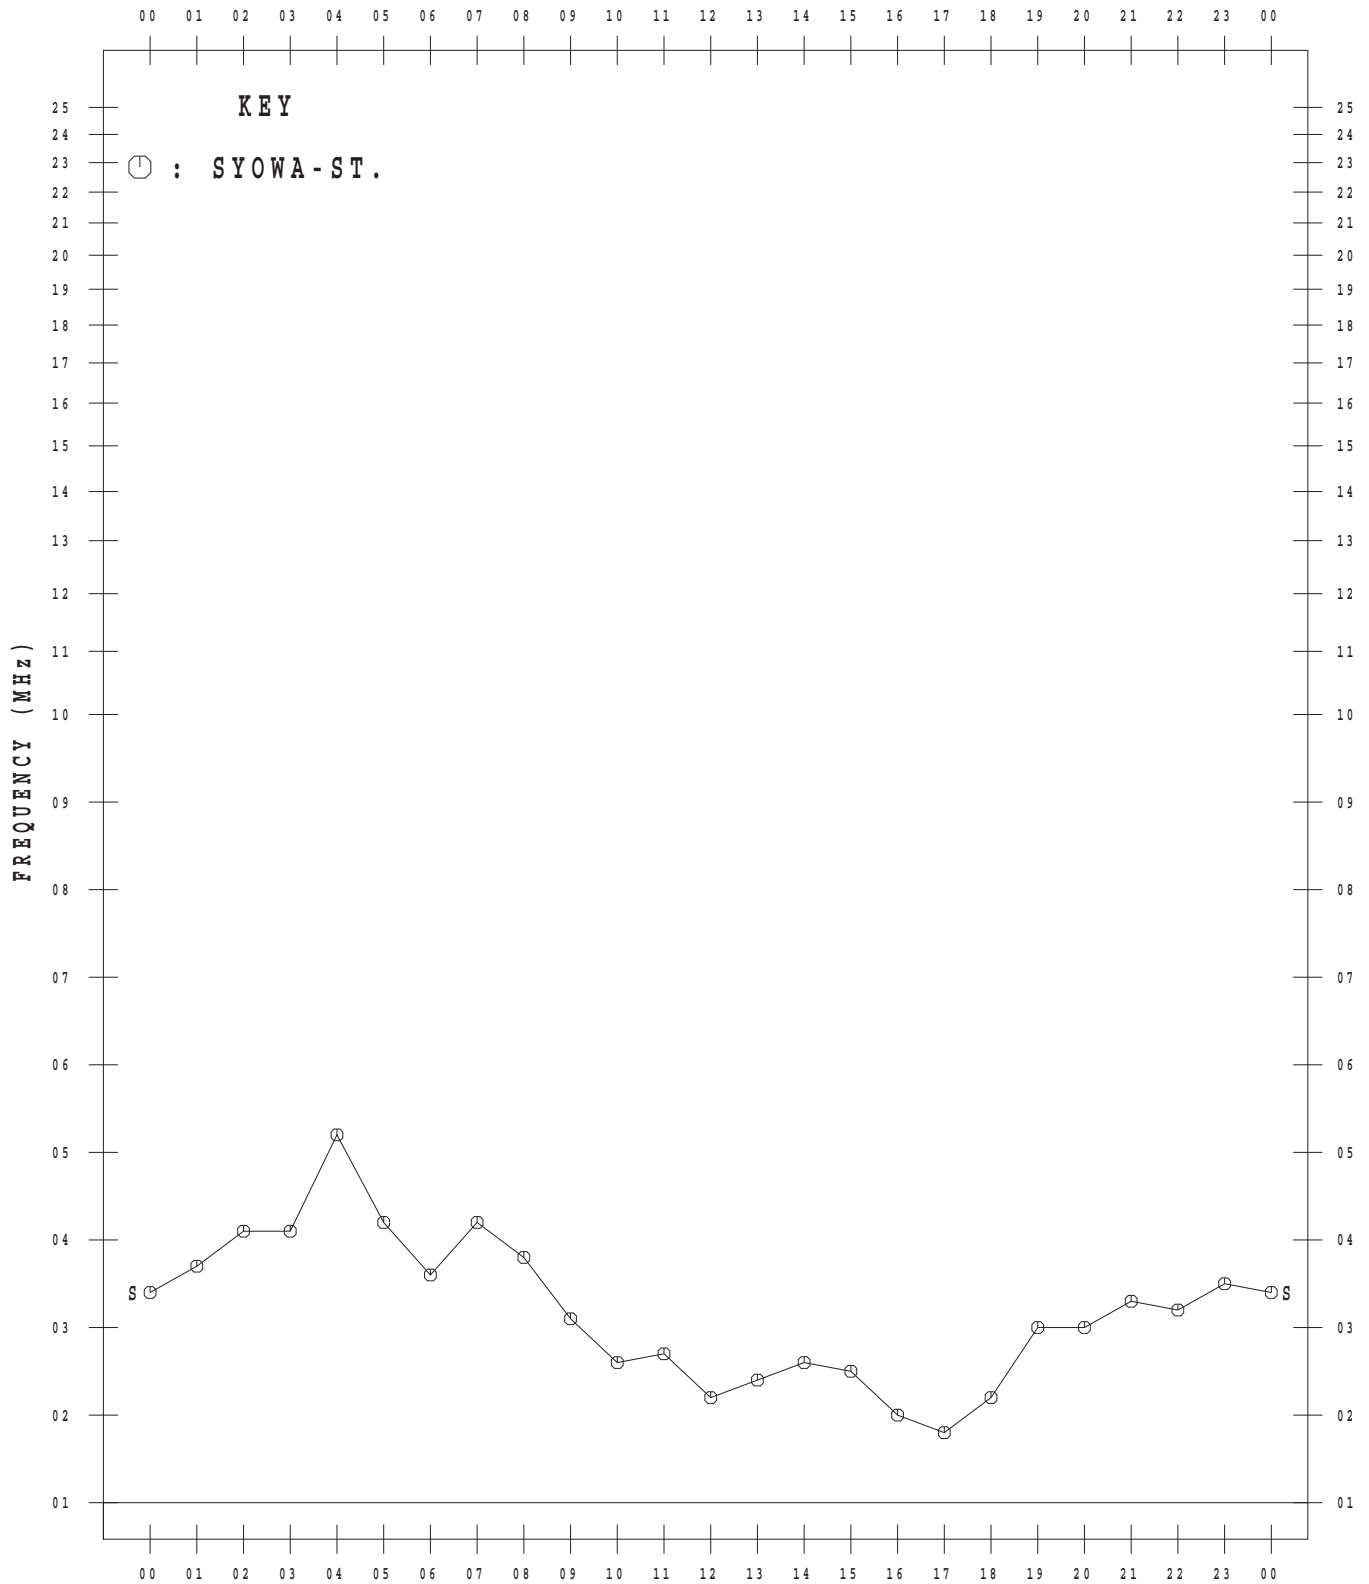

MONTHLY MEDIAN VALUES OF f_tE_s

45°E MEAN TIME

JUN. 2015