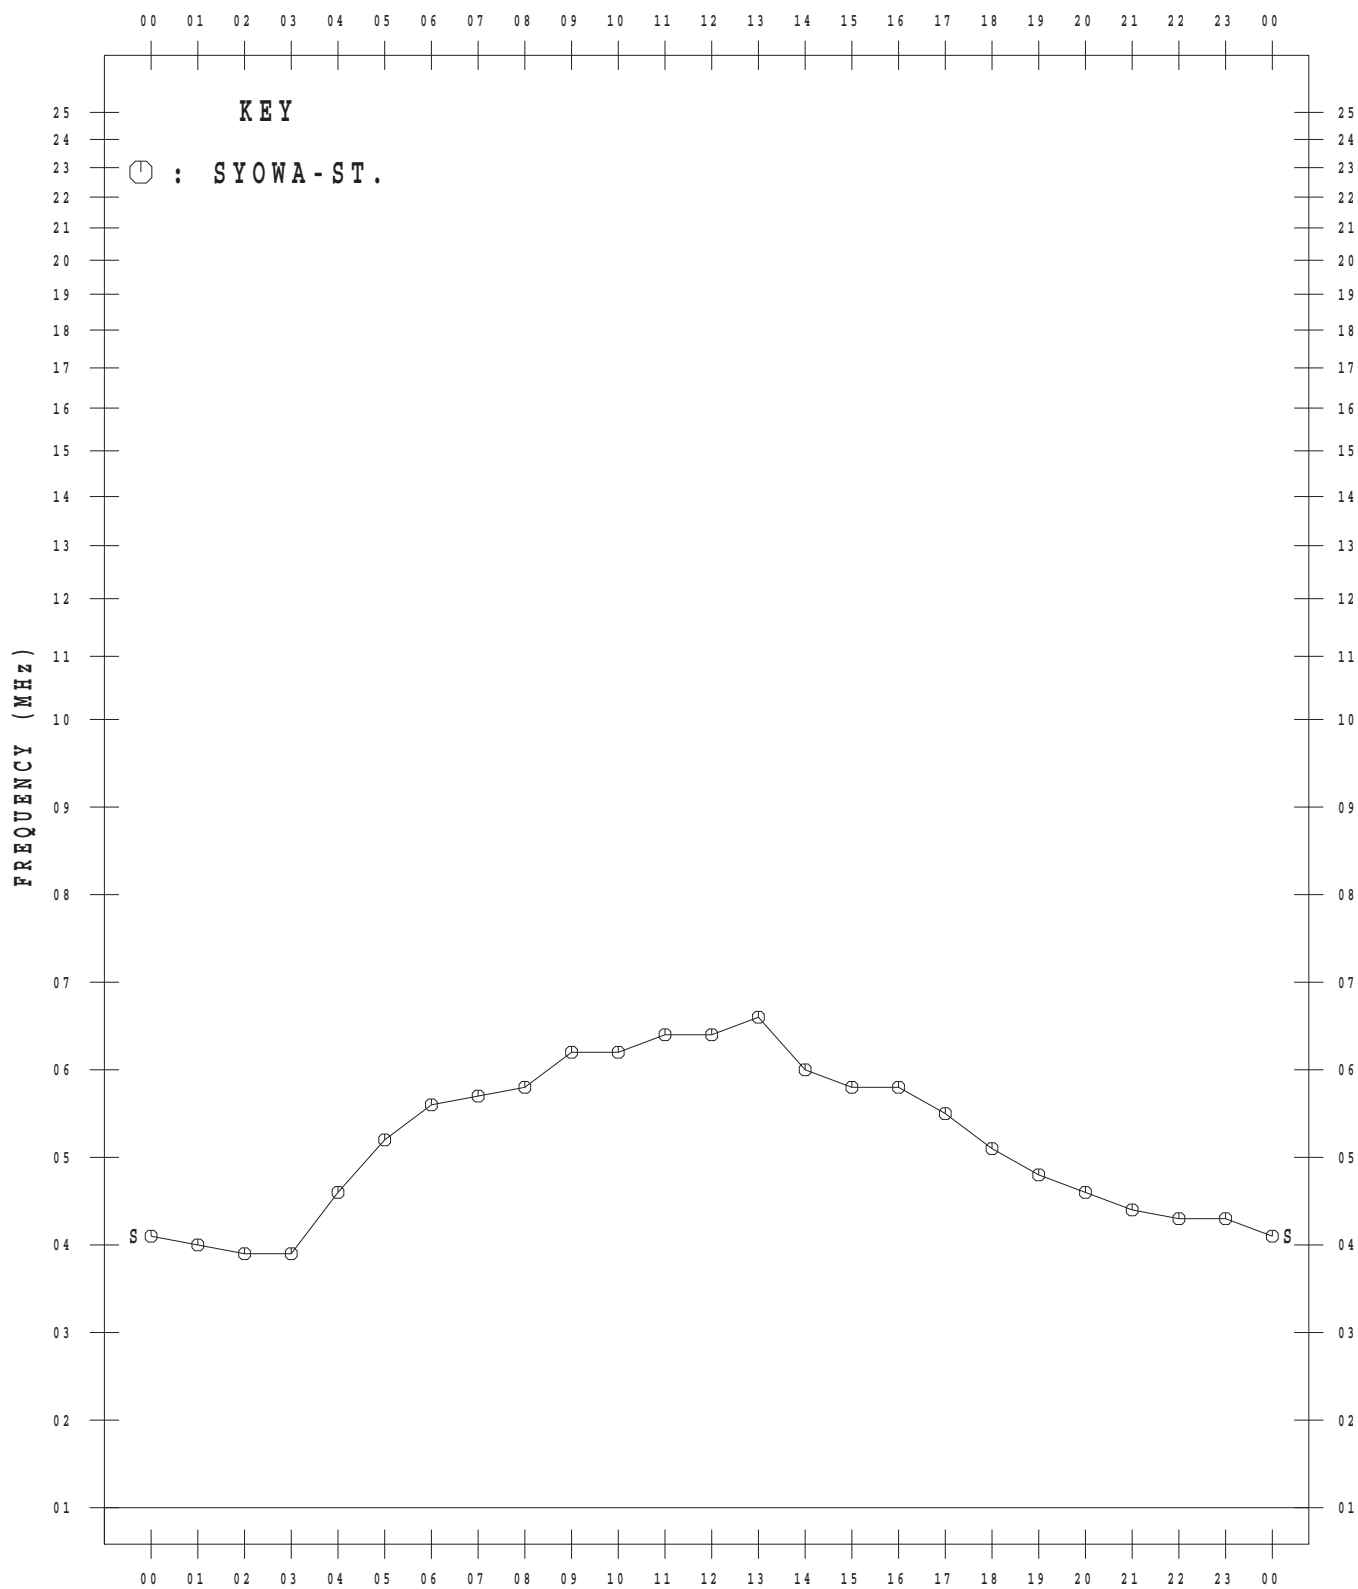

MONTHLY MEDIAN VALUES OF f_oF₂

45°E MEAN TIME

DEC. 2015