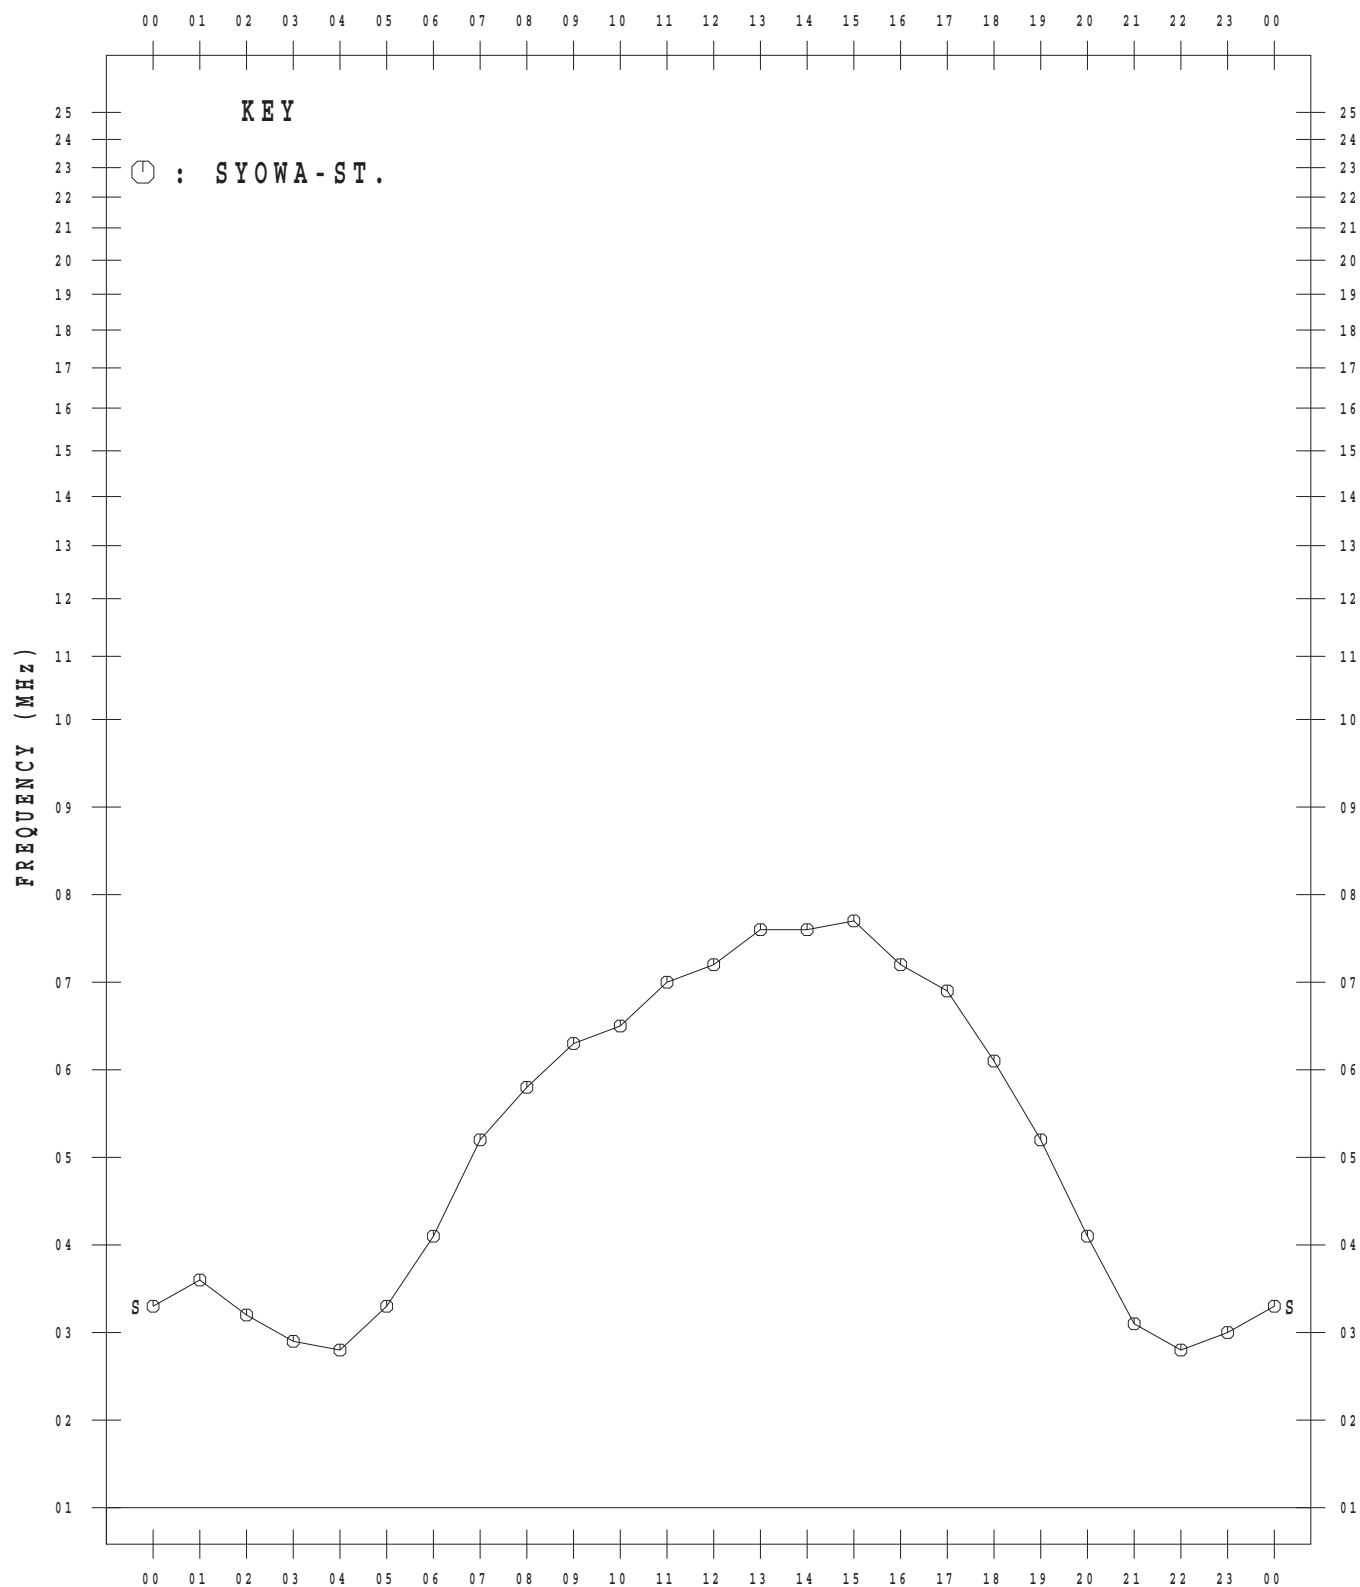

MONTHLY MEDIAN VALUES OF f_oF₂

45°E MEAN TIME

MAR. 2015