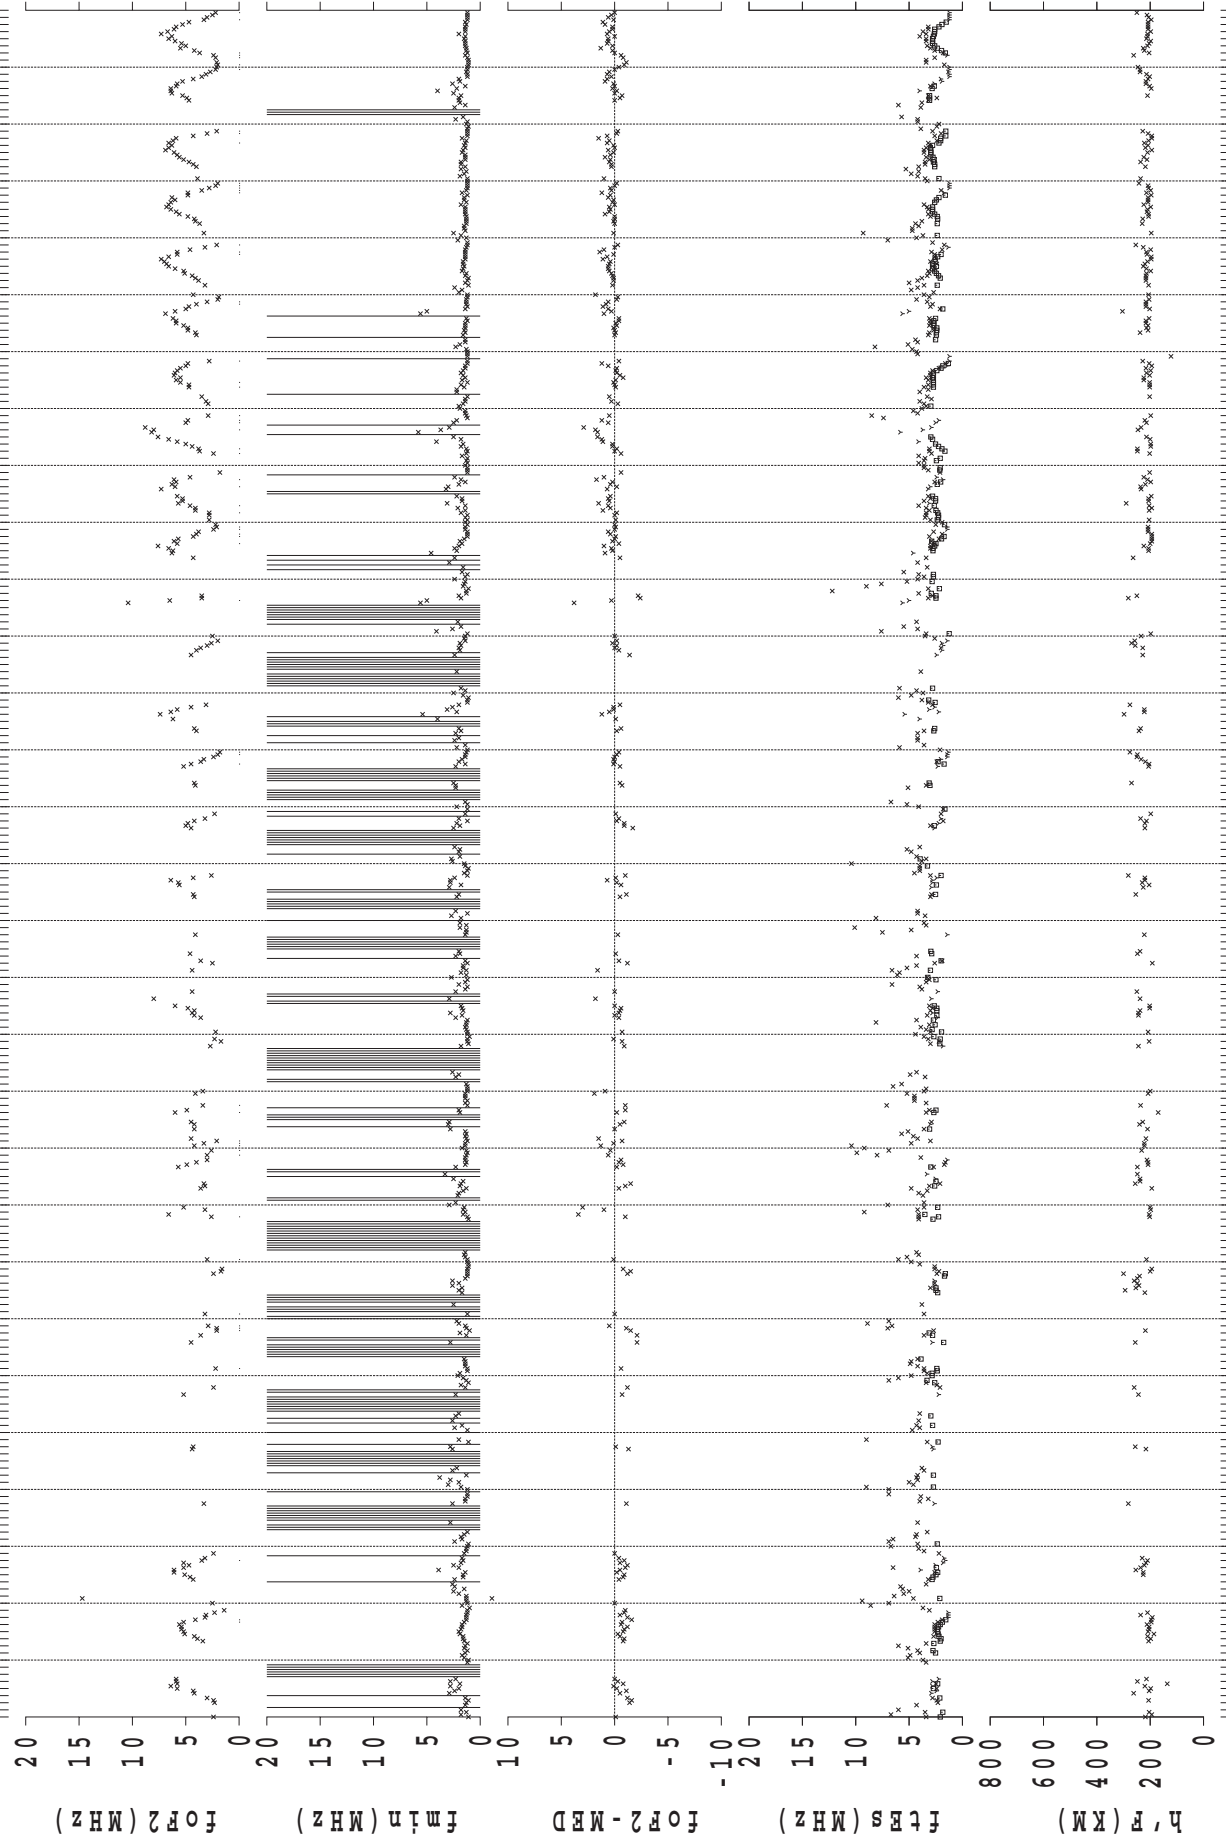

2015 0901 -> 2015 0930 (99) SYOWA-ST.