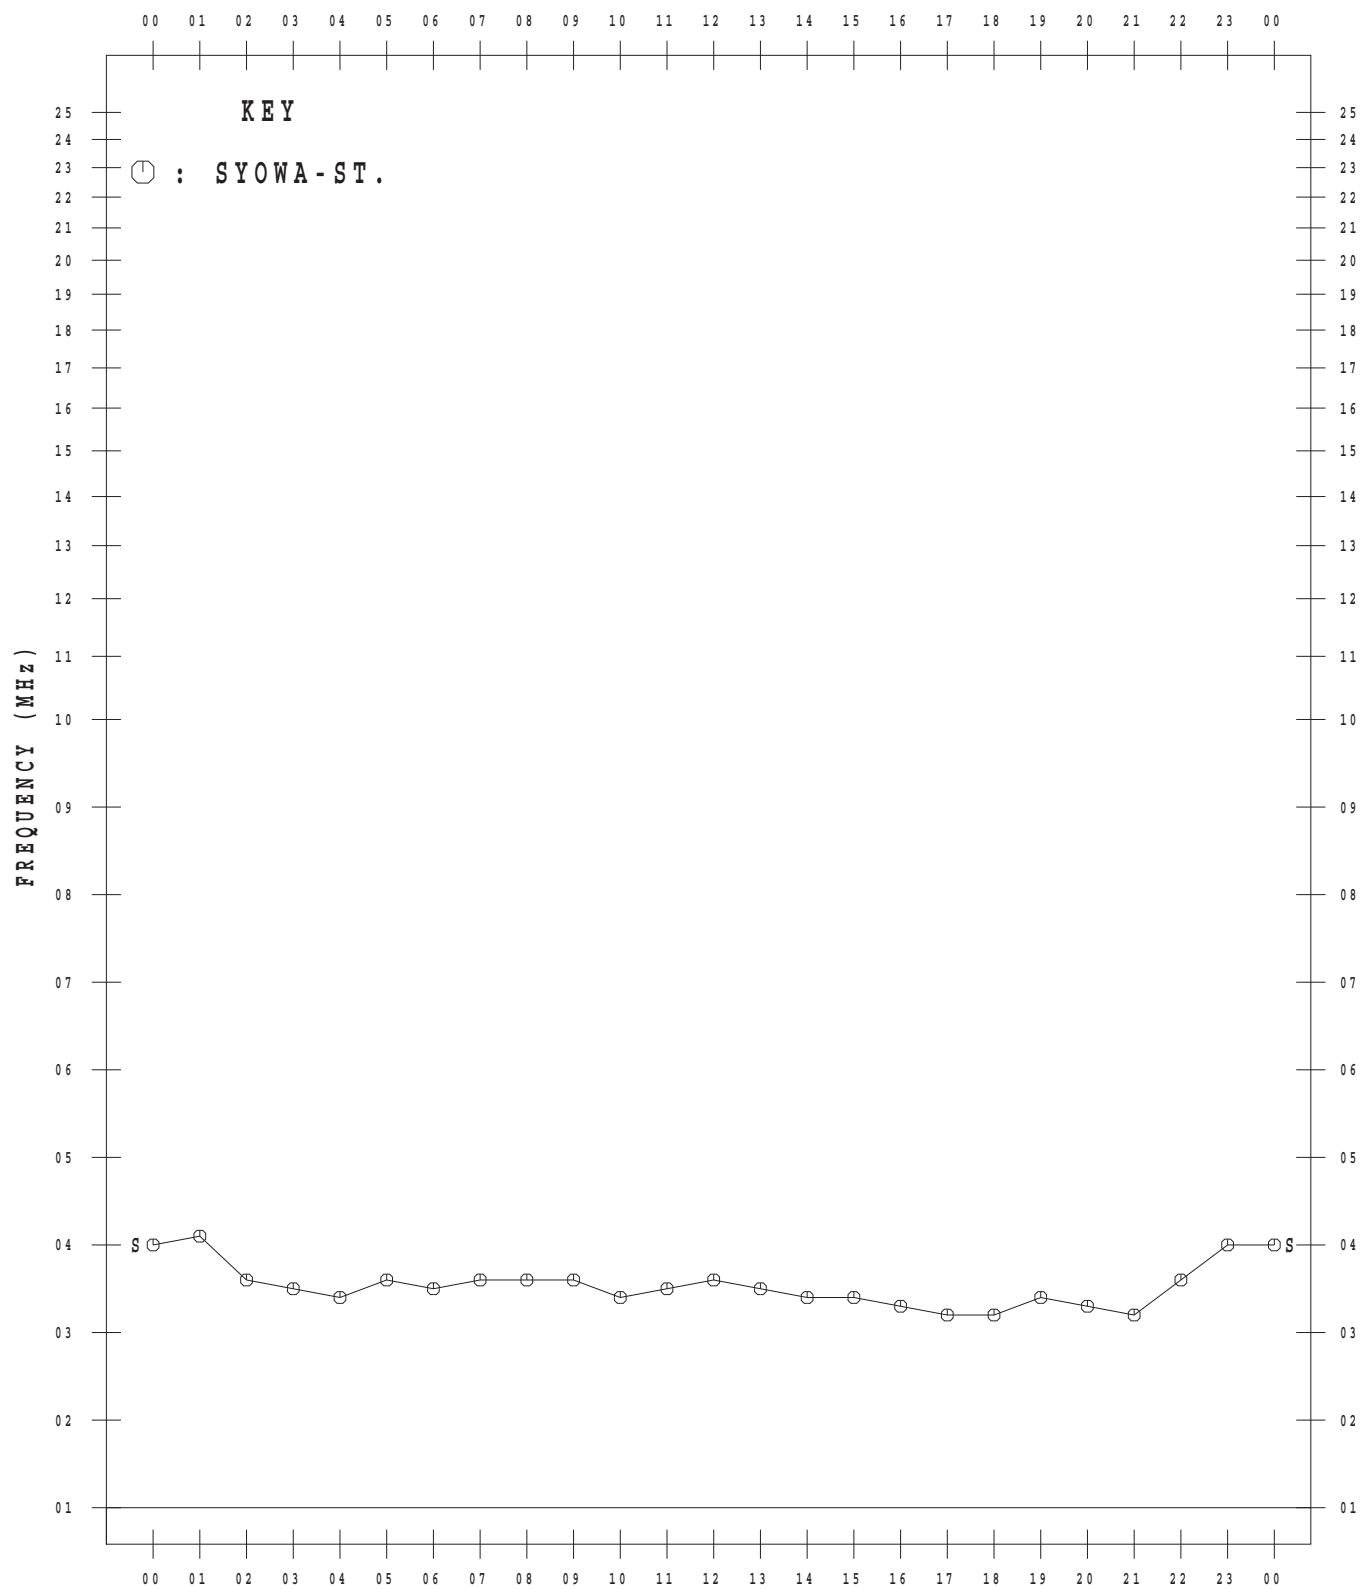

45°E MEAN TIME

OCT. 2015

MONTHLY MEDIAN VALUES OF f_{tE}s

45°E MEAN TIME

NOV. 2015

MONTHLY MEDIAN VALUES OF f_{tE}s

45°E MEAN TIME

DEC. 2015