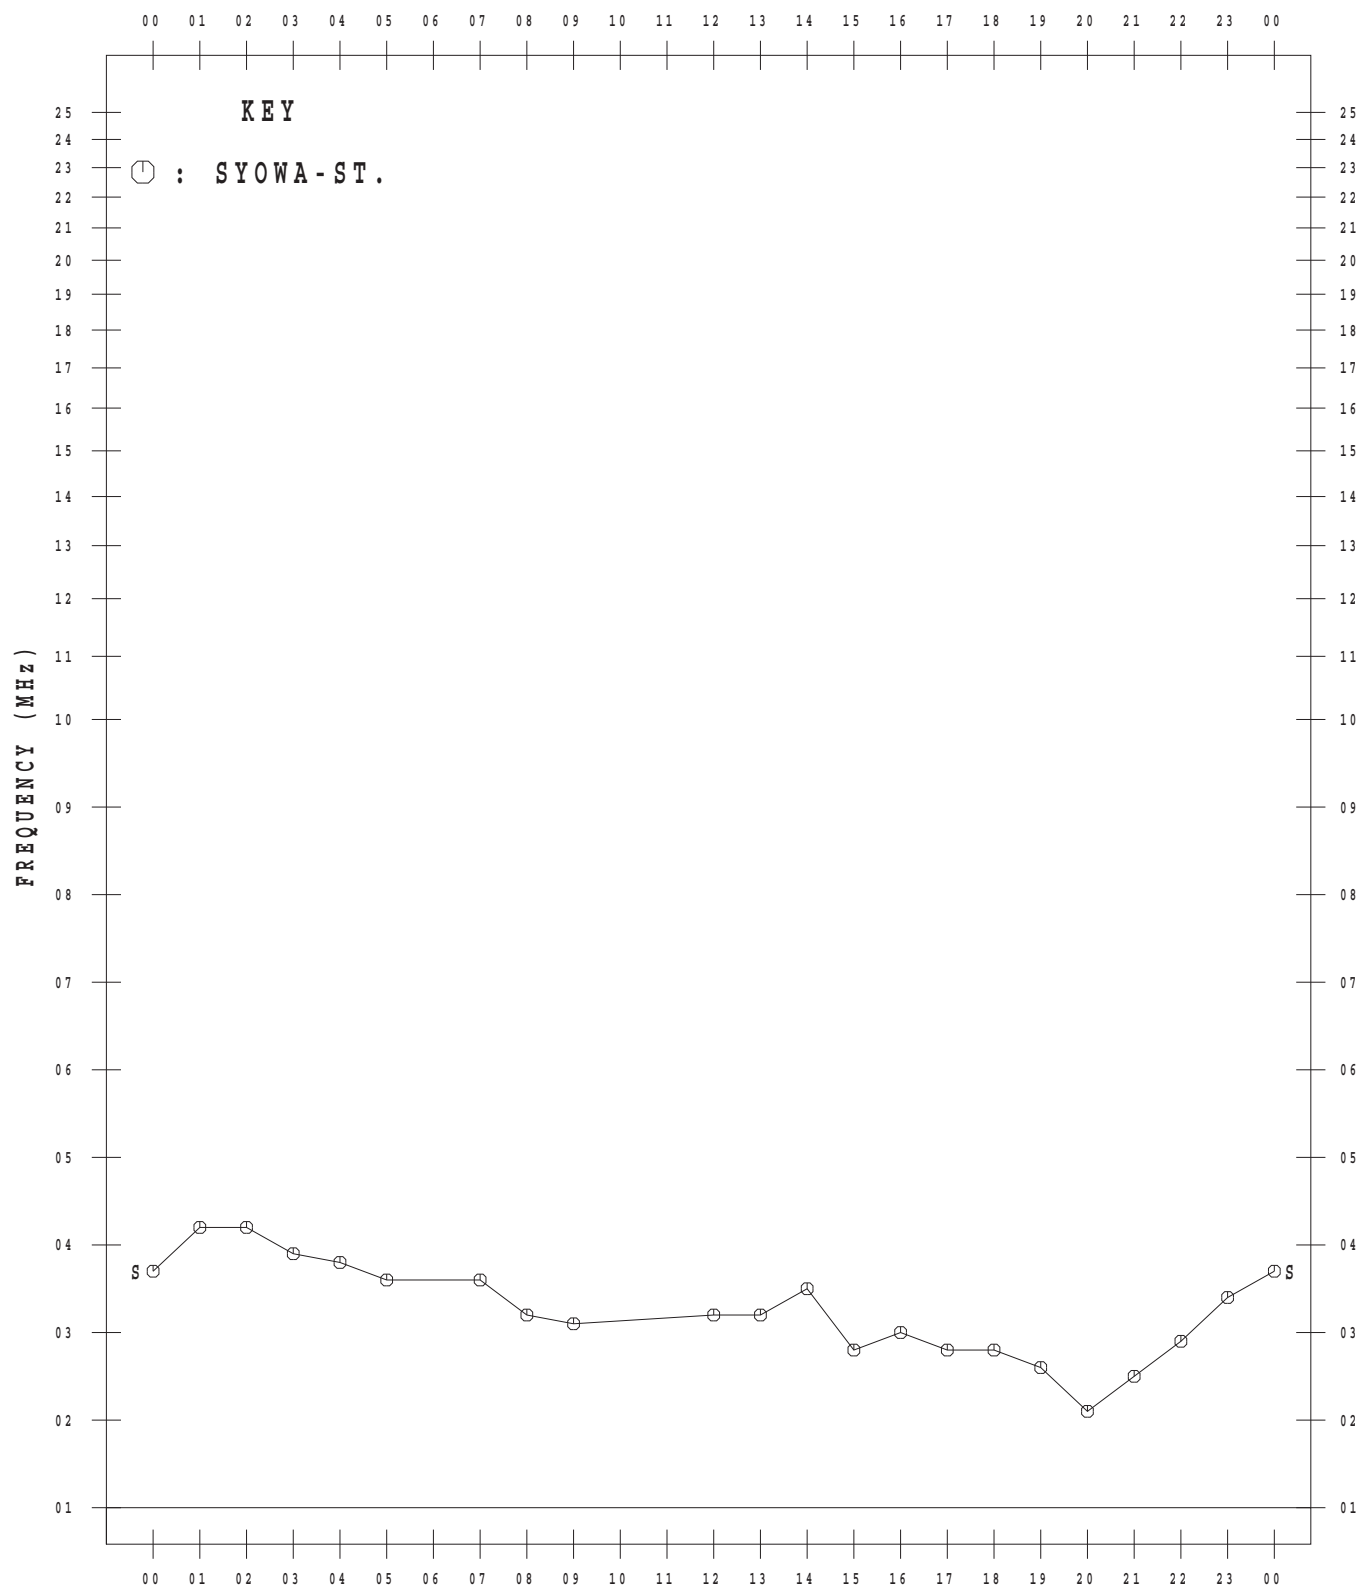

MONTHLY MEDIAN VALUES OF f_tE_s

45°E MEAN TIME

MAR. 2015