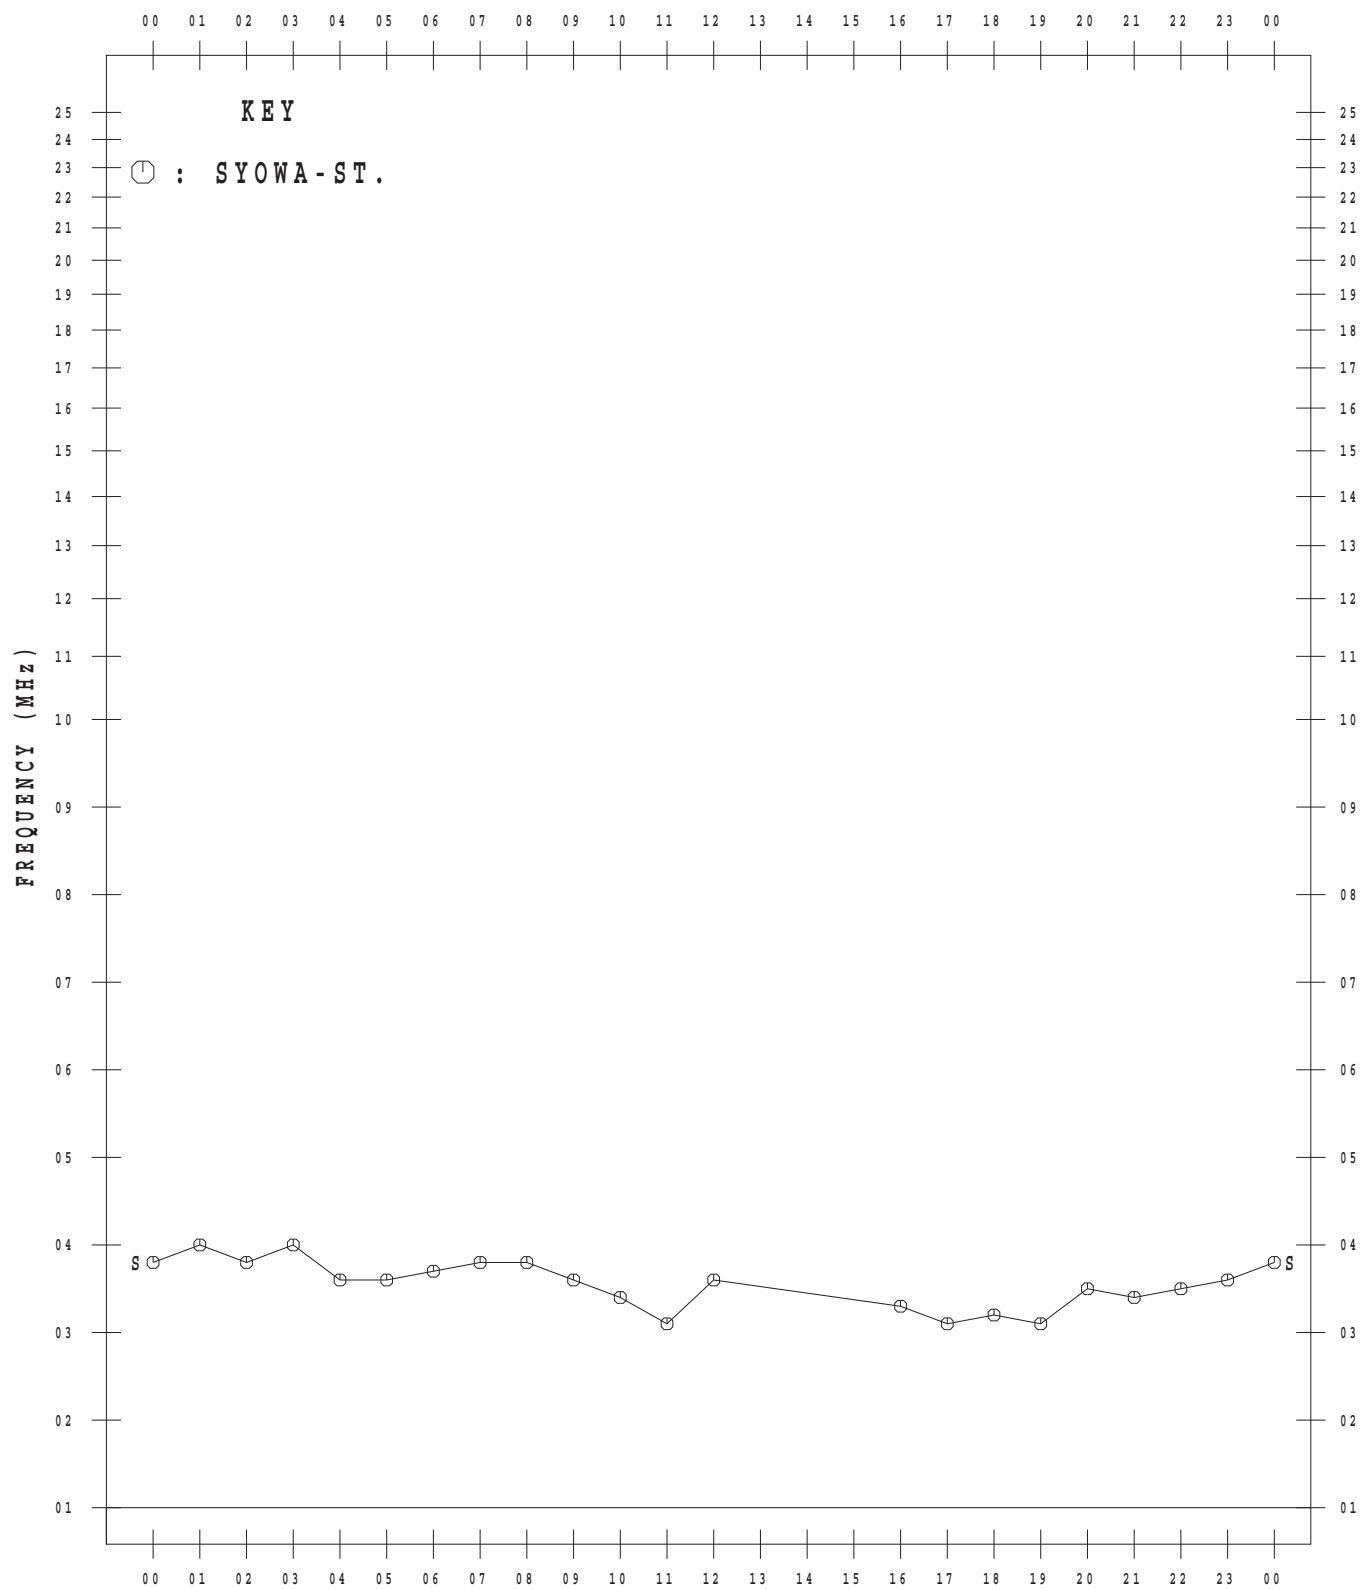

MONTHLY MEDIAN VALUES OF f_{tE}s

45°E MEAN TIME

JAN. 2015