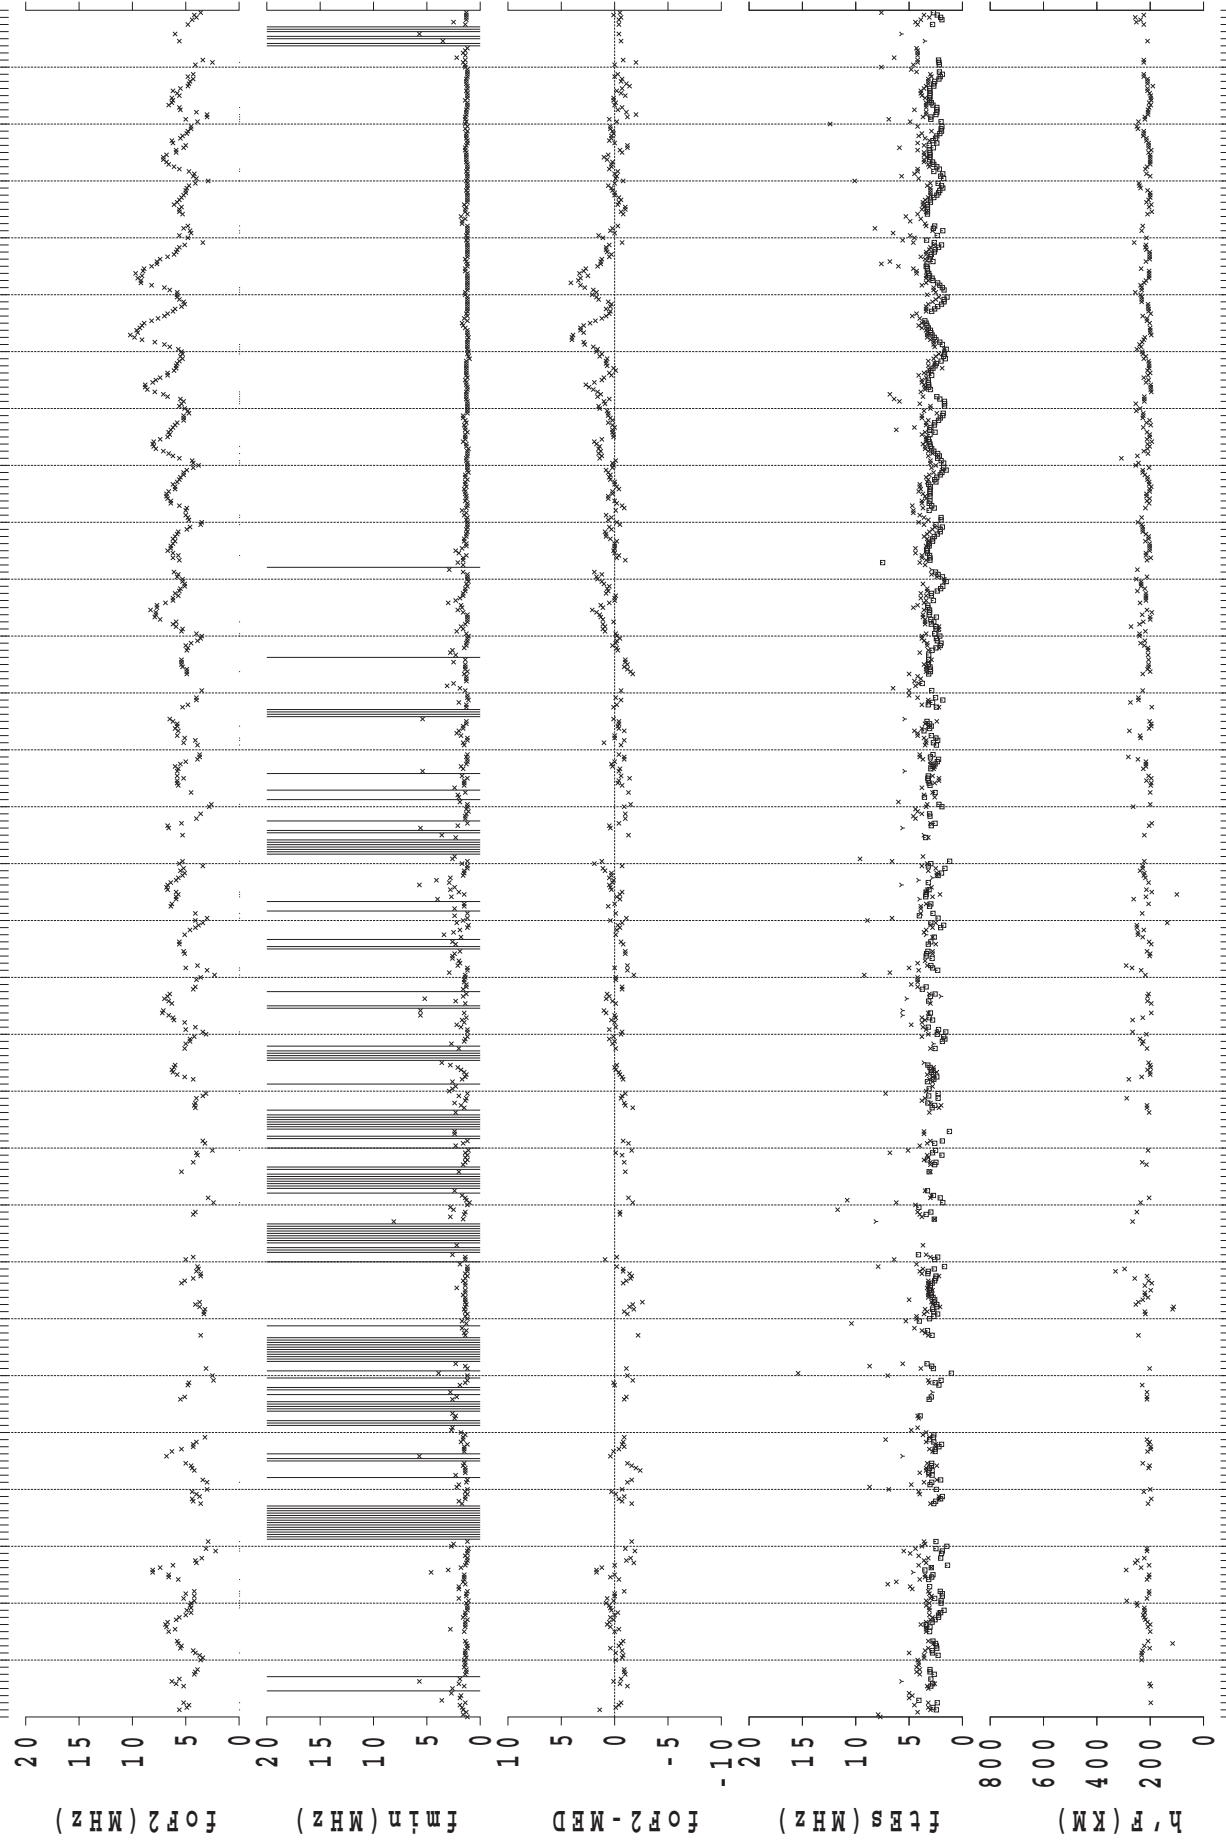

2015 1101 -> 2015 1130 (99) SYOWA-ST.