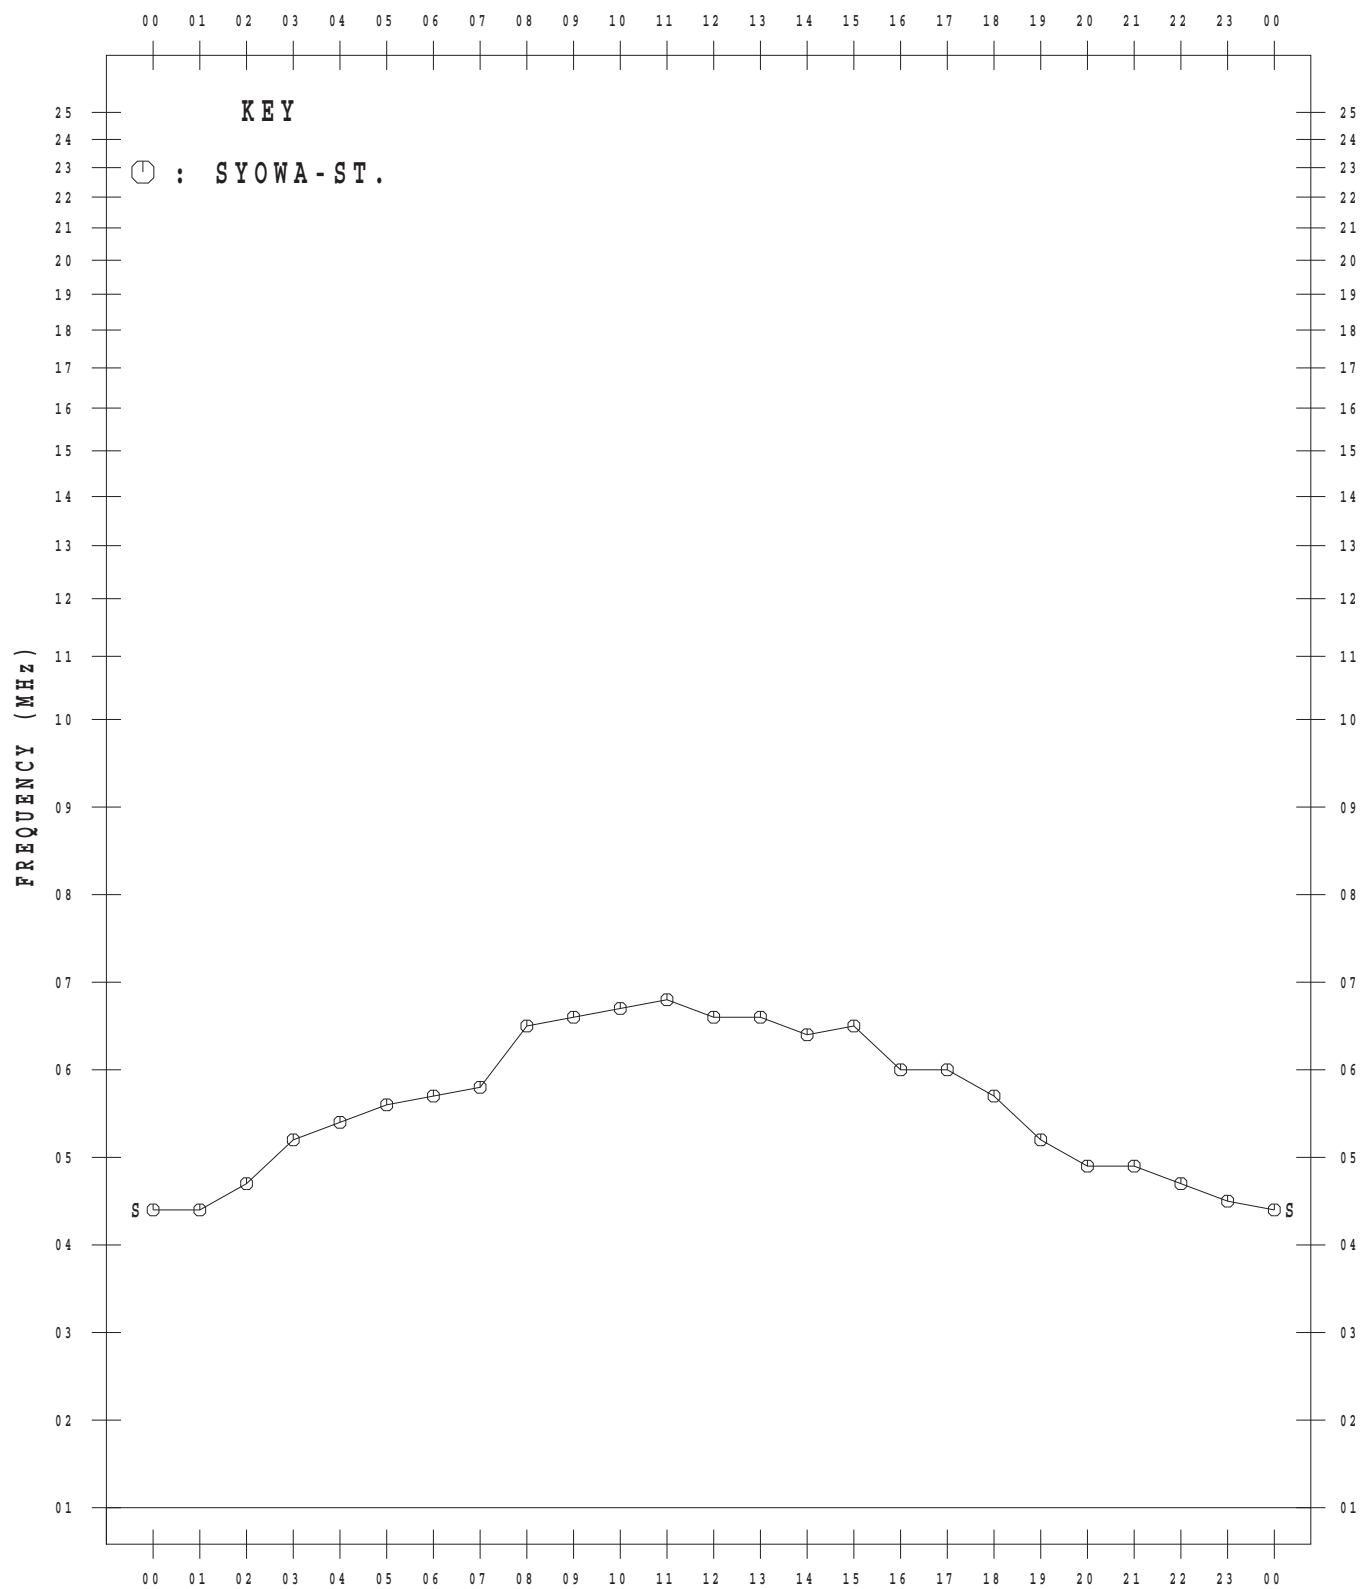

MONTHLY MEDIAN VALUES OF f_oF₂

45°E MEAN TIME

JAN. 2015