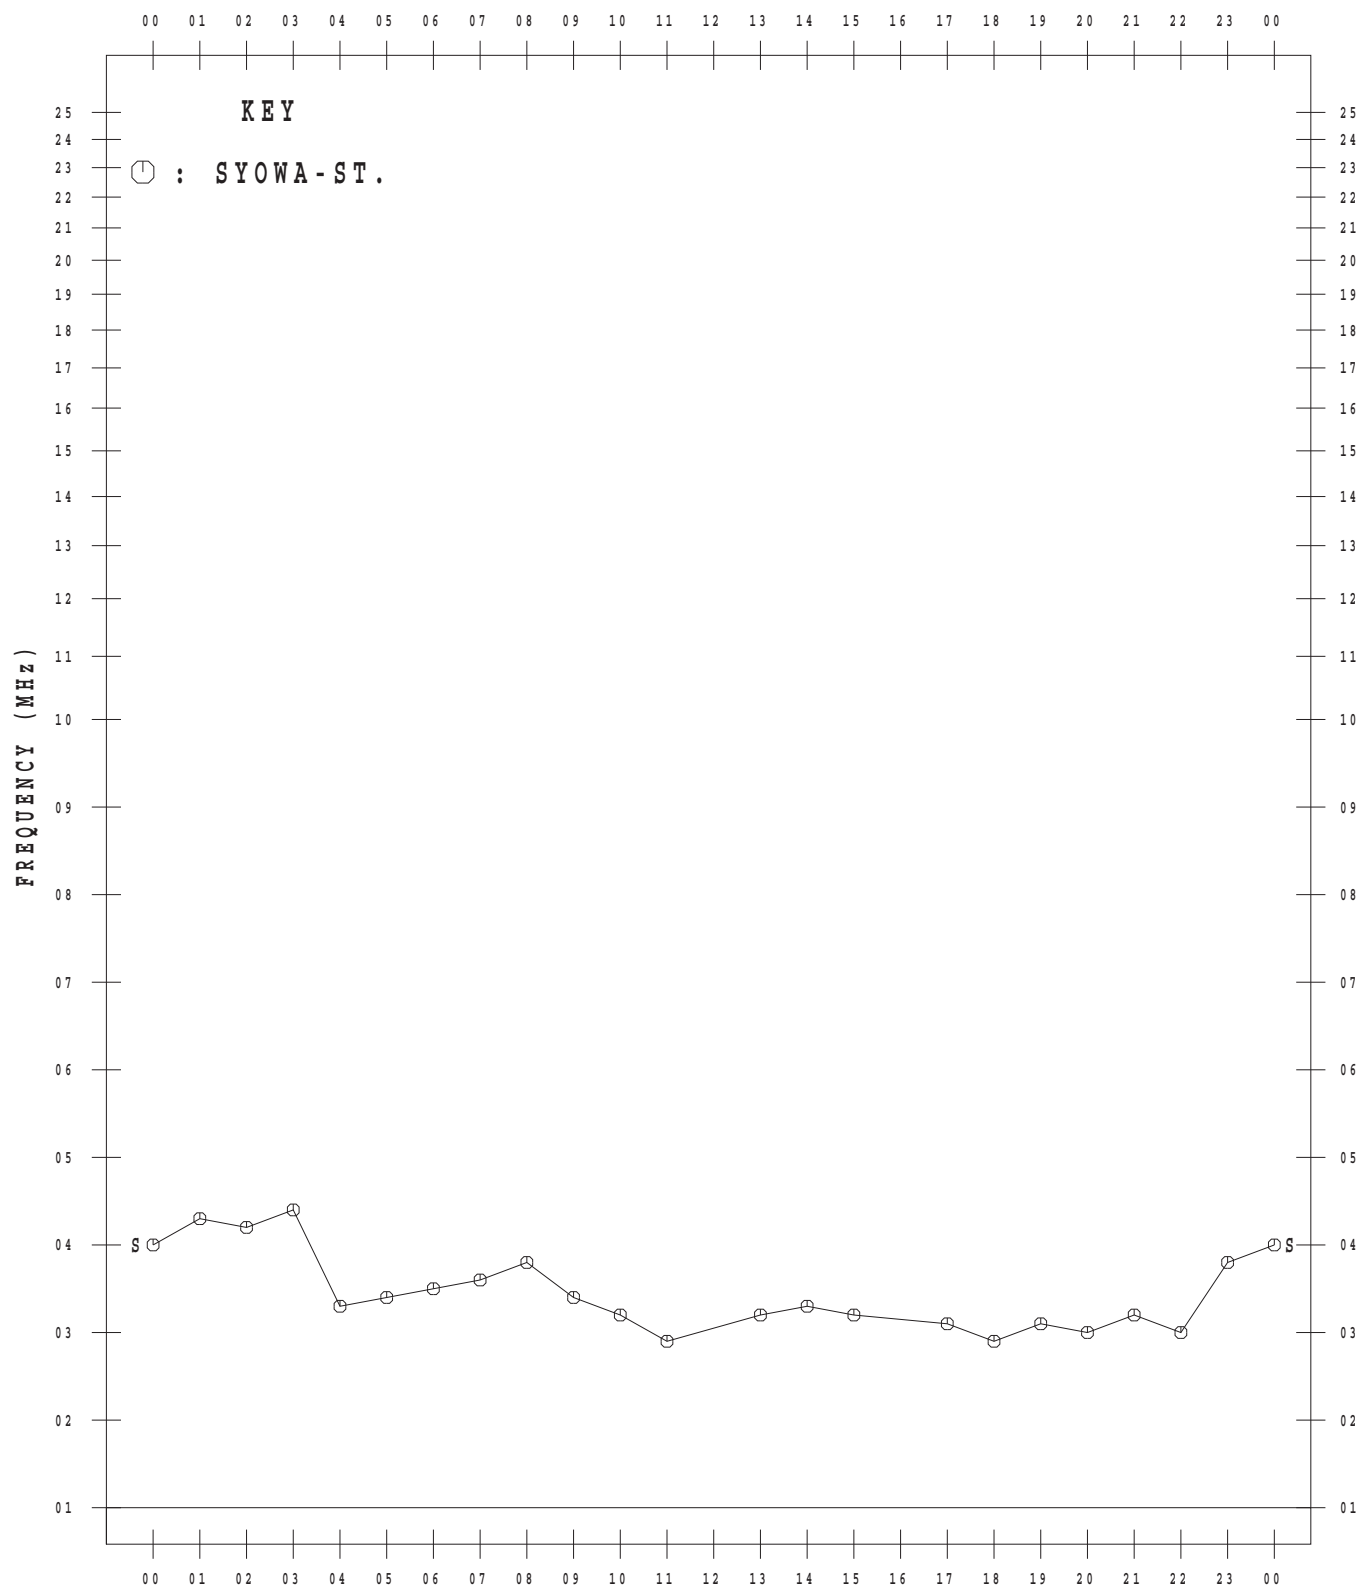

MONTHLY MEDIAN VALUES OF f_tE_s

45°E MEAN TIME

FEB. 2015