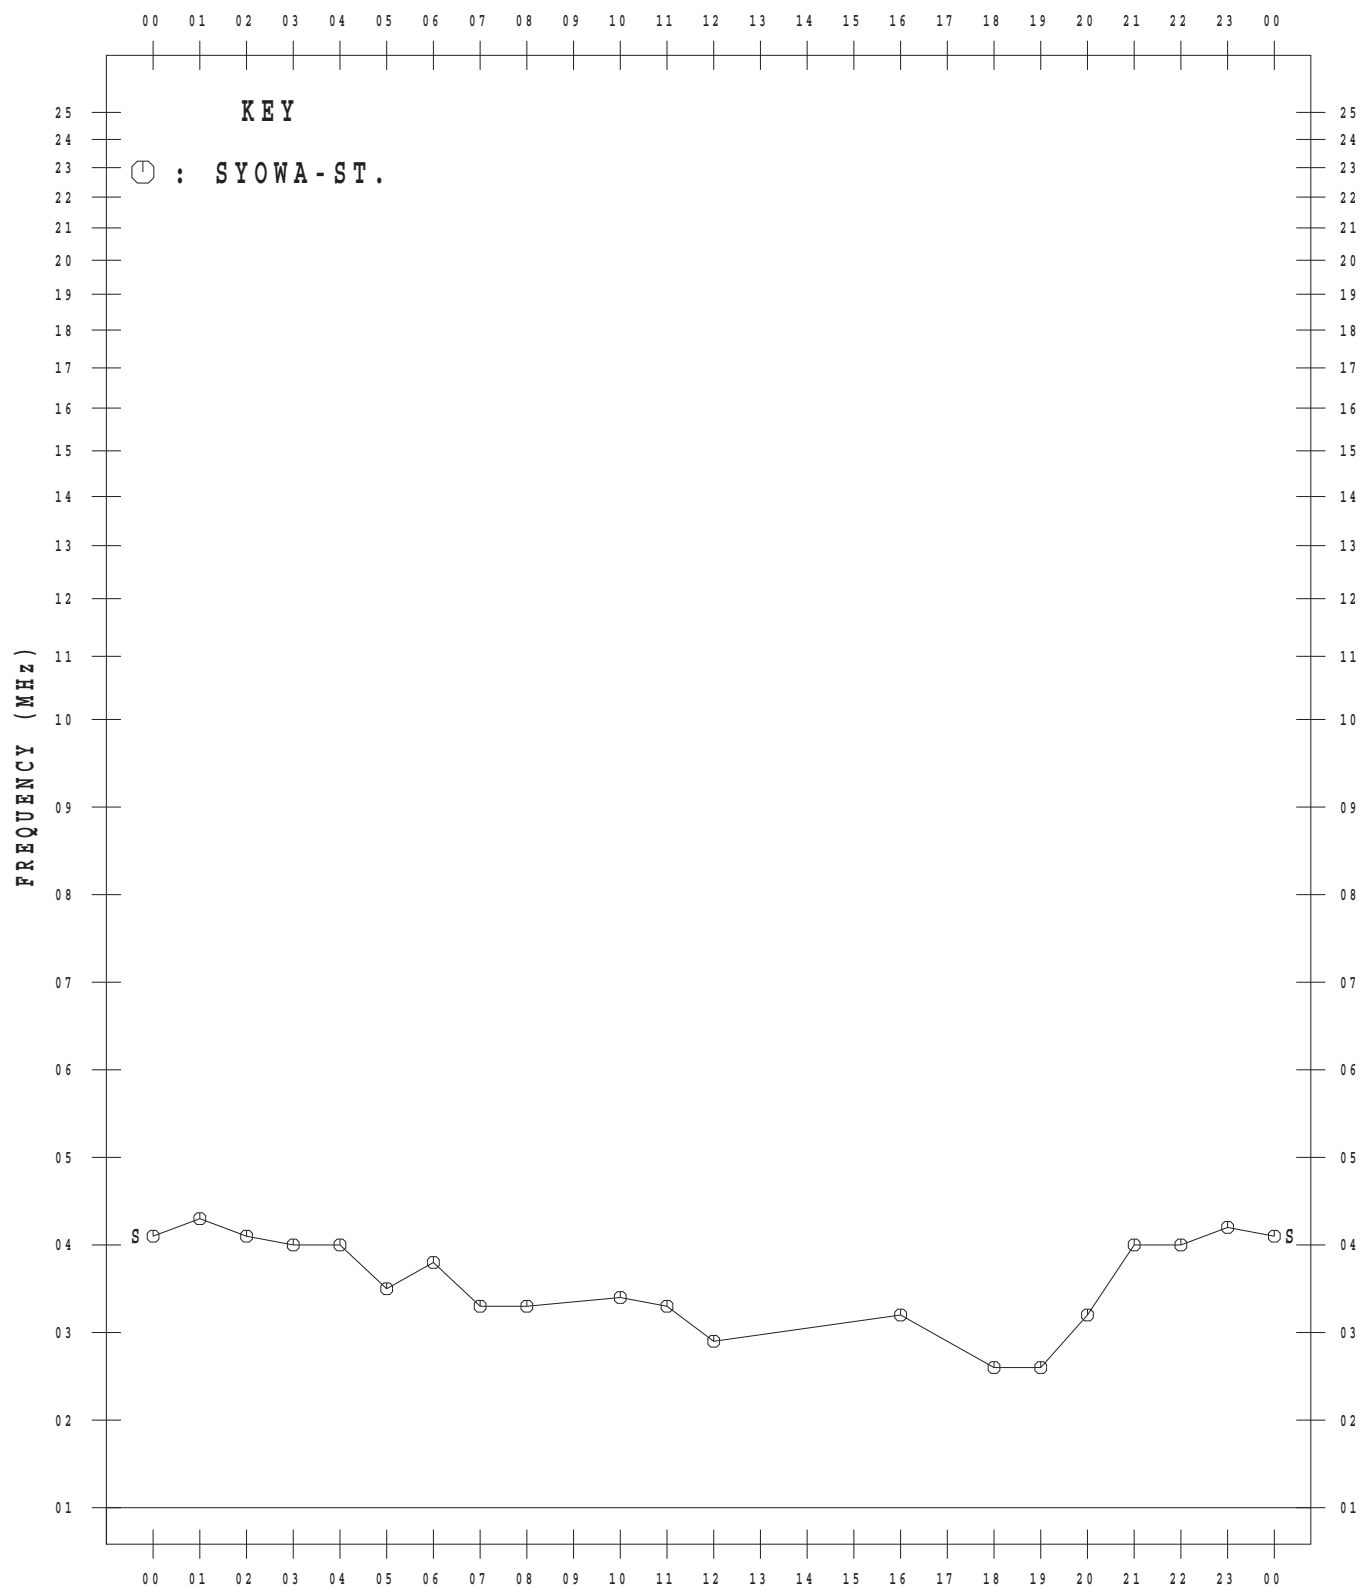

MONTHLY MEDIAN VALUES OF f_{tE}s

45°E MEAN TIME

OCT. 2015