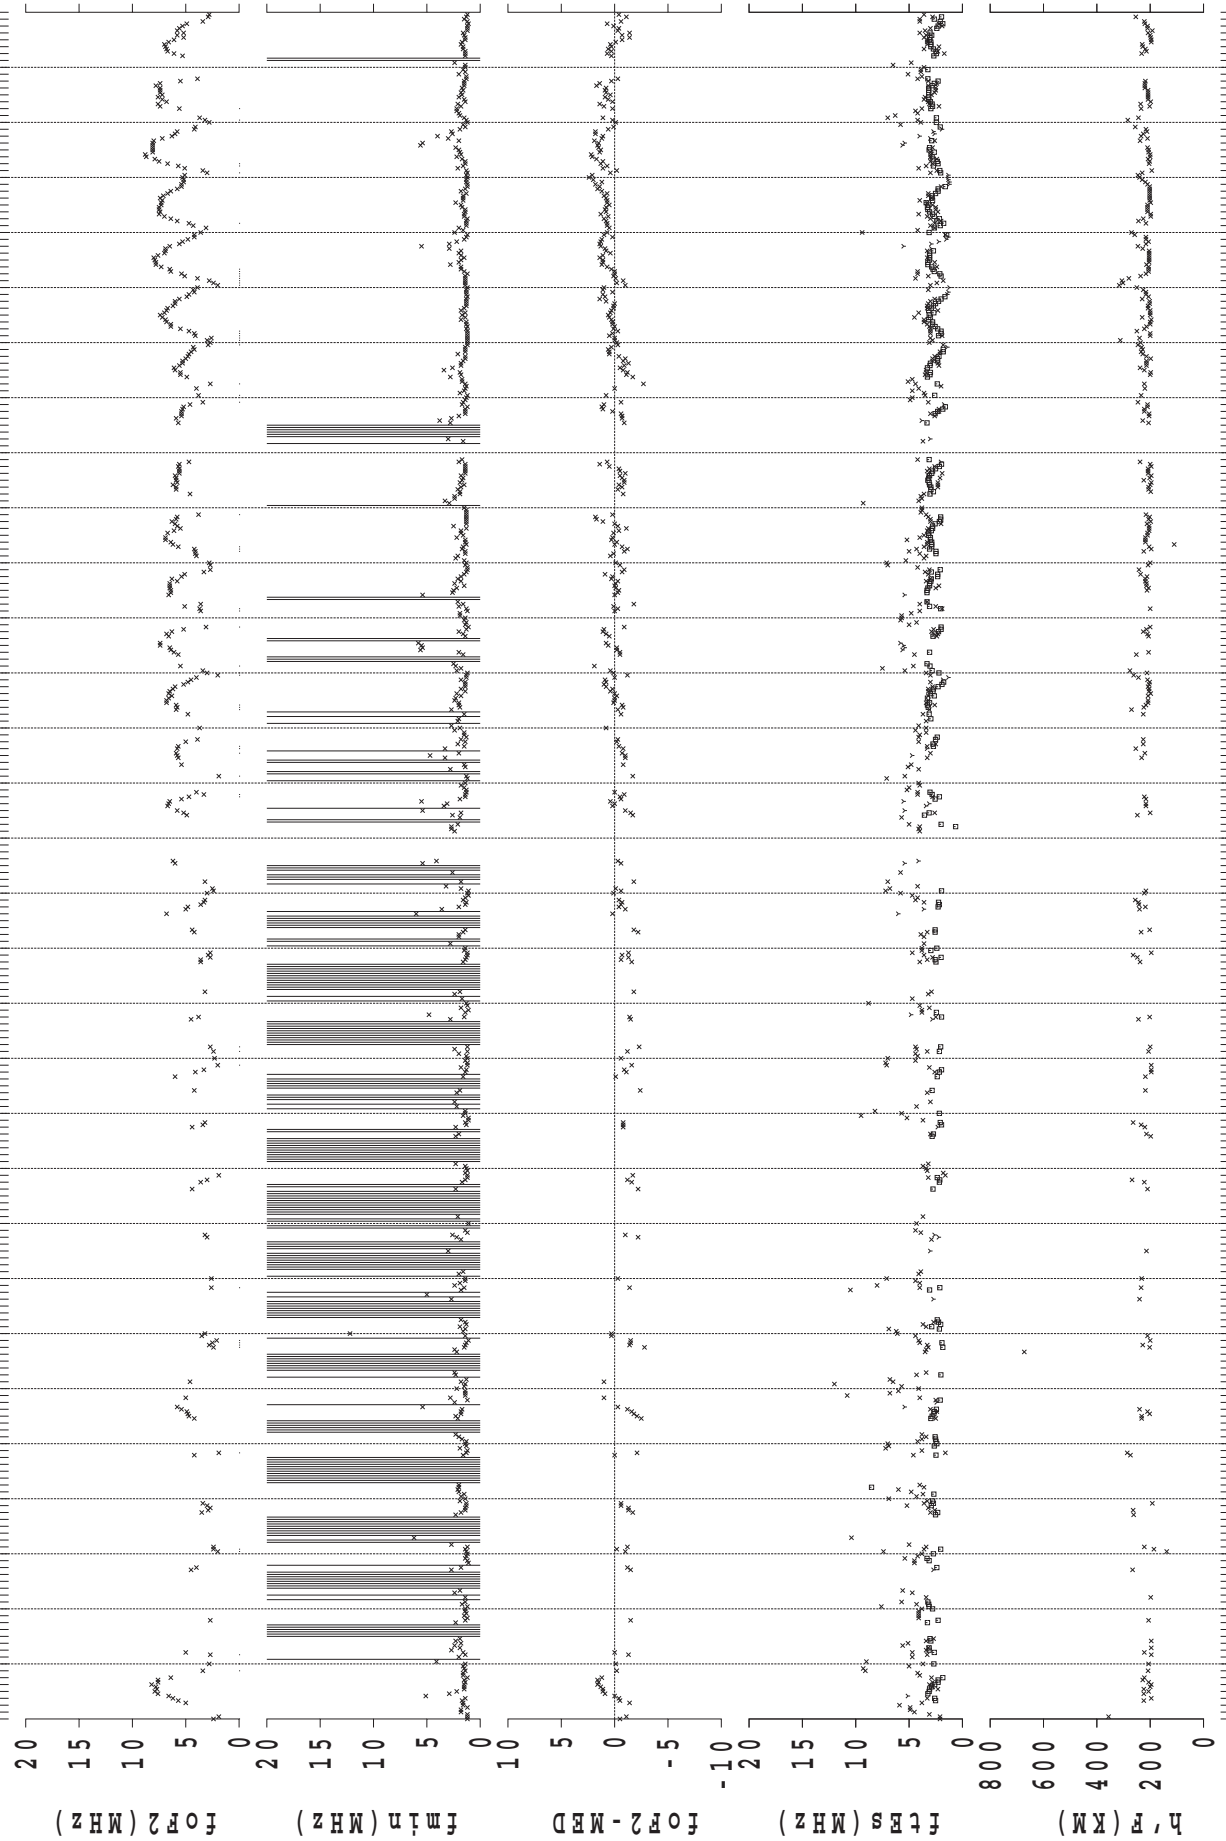

2015 1001 -> 2015 1031 (99) SYOWA-ST.