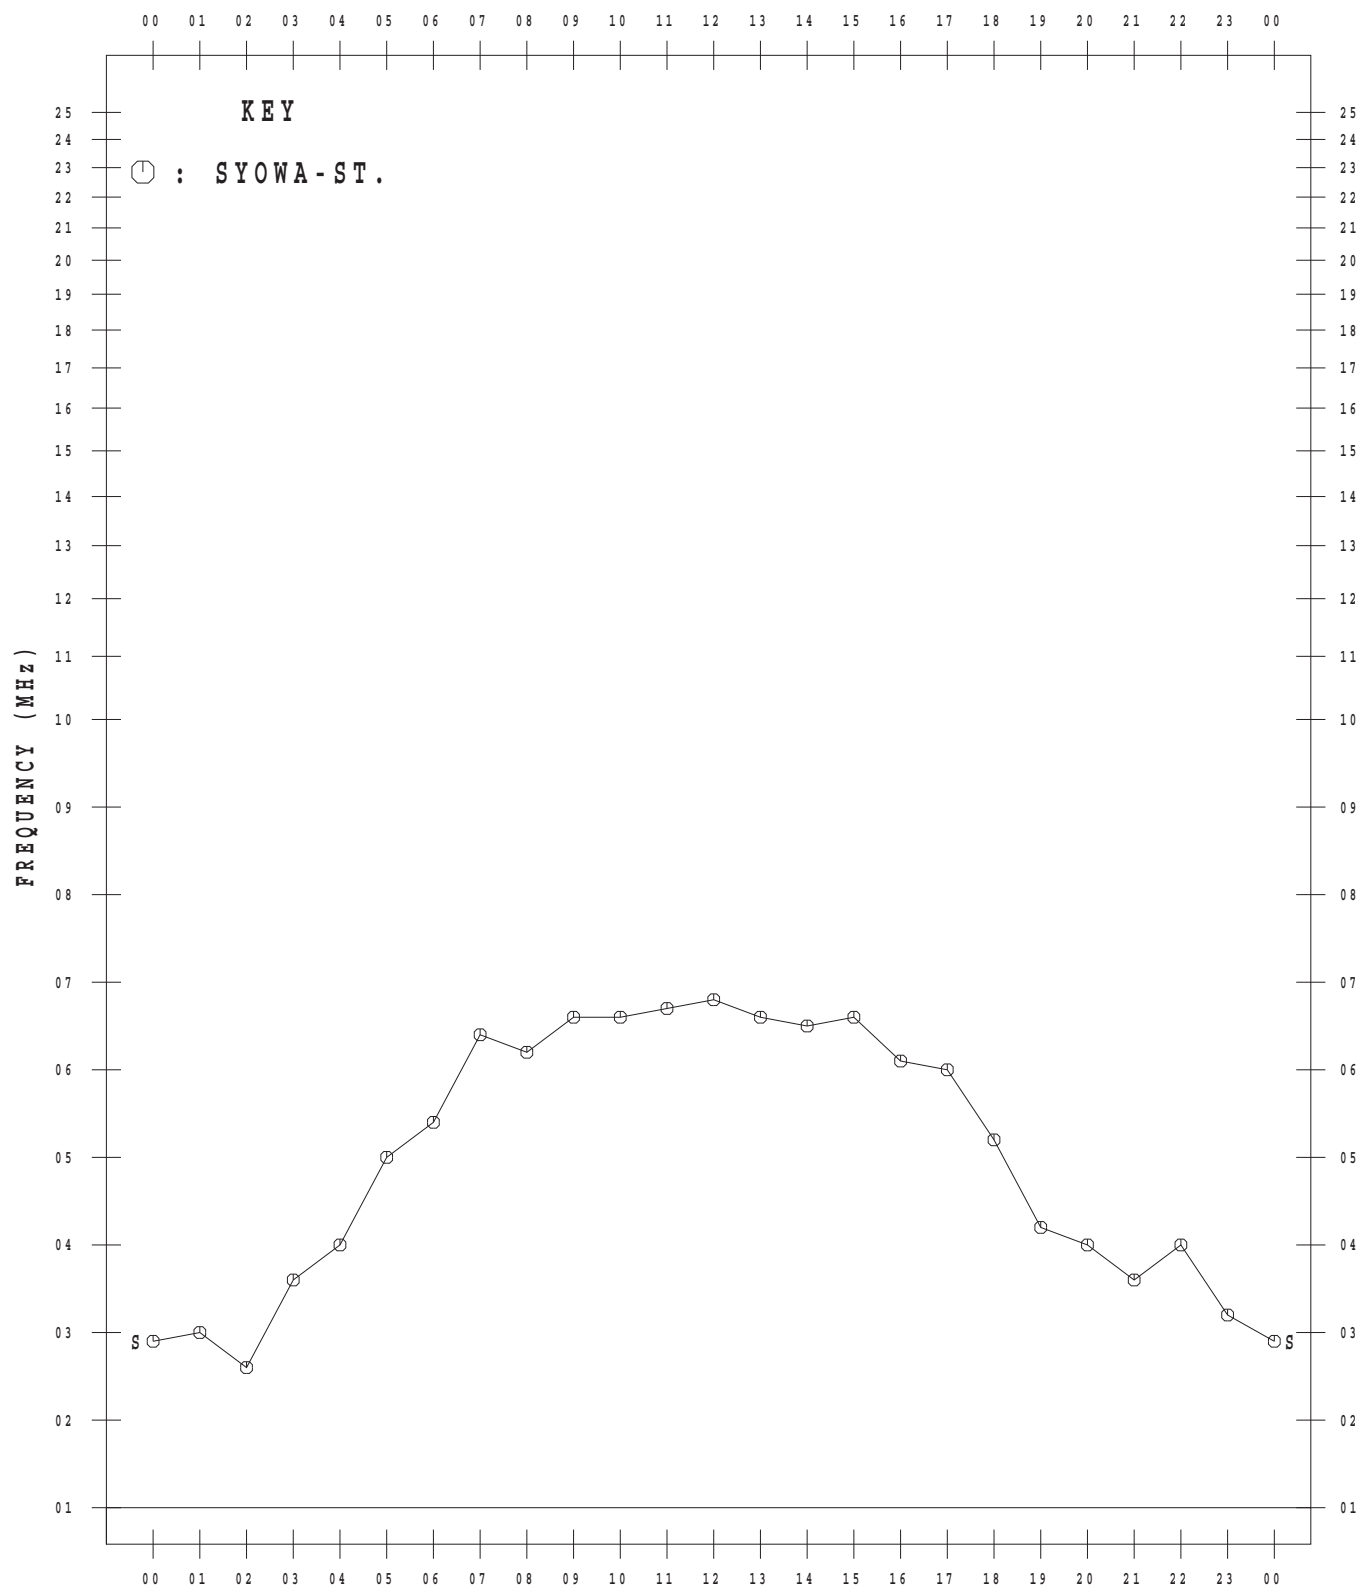

MONTHLY MEDIAN VALUES OF f_oF_2

45°E MEAN TIME

SEP. 2015

MONTHLY MEDIAN VALUES OF f_oF₂

45°E MEAN TIME

OCT. 2015

MONTHLY MEDIAN VALUES OF f_oF₂

45°E MEAN TIME