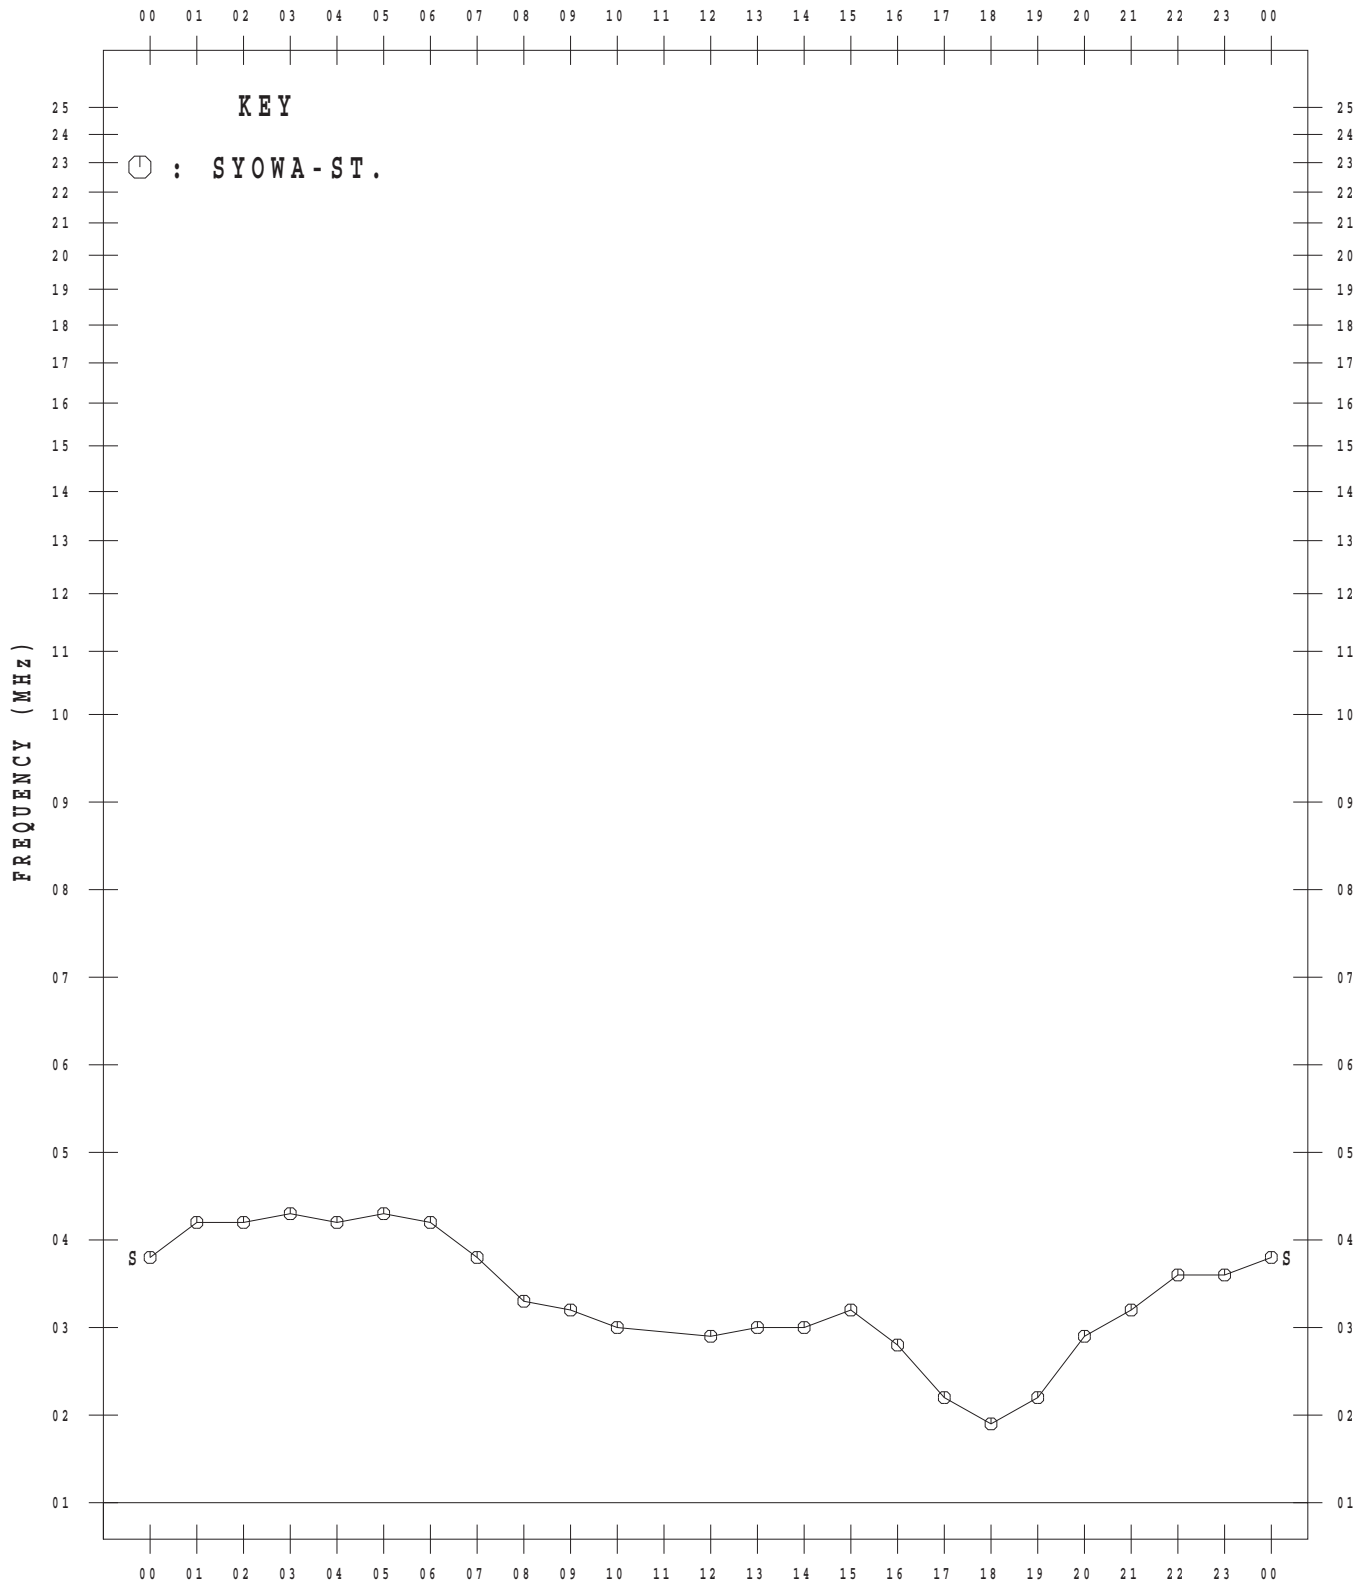

MONTHLY MEDIAN VALUES OF f_{tEs}

45°E MEAN TIME

SEP. 2015