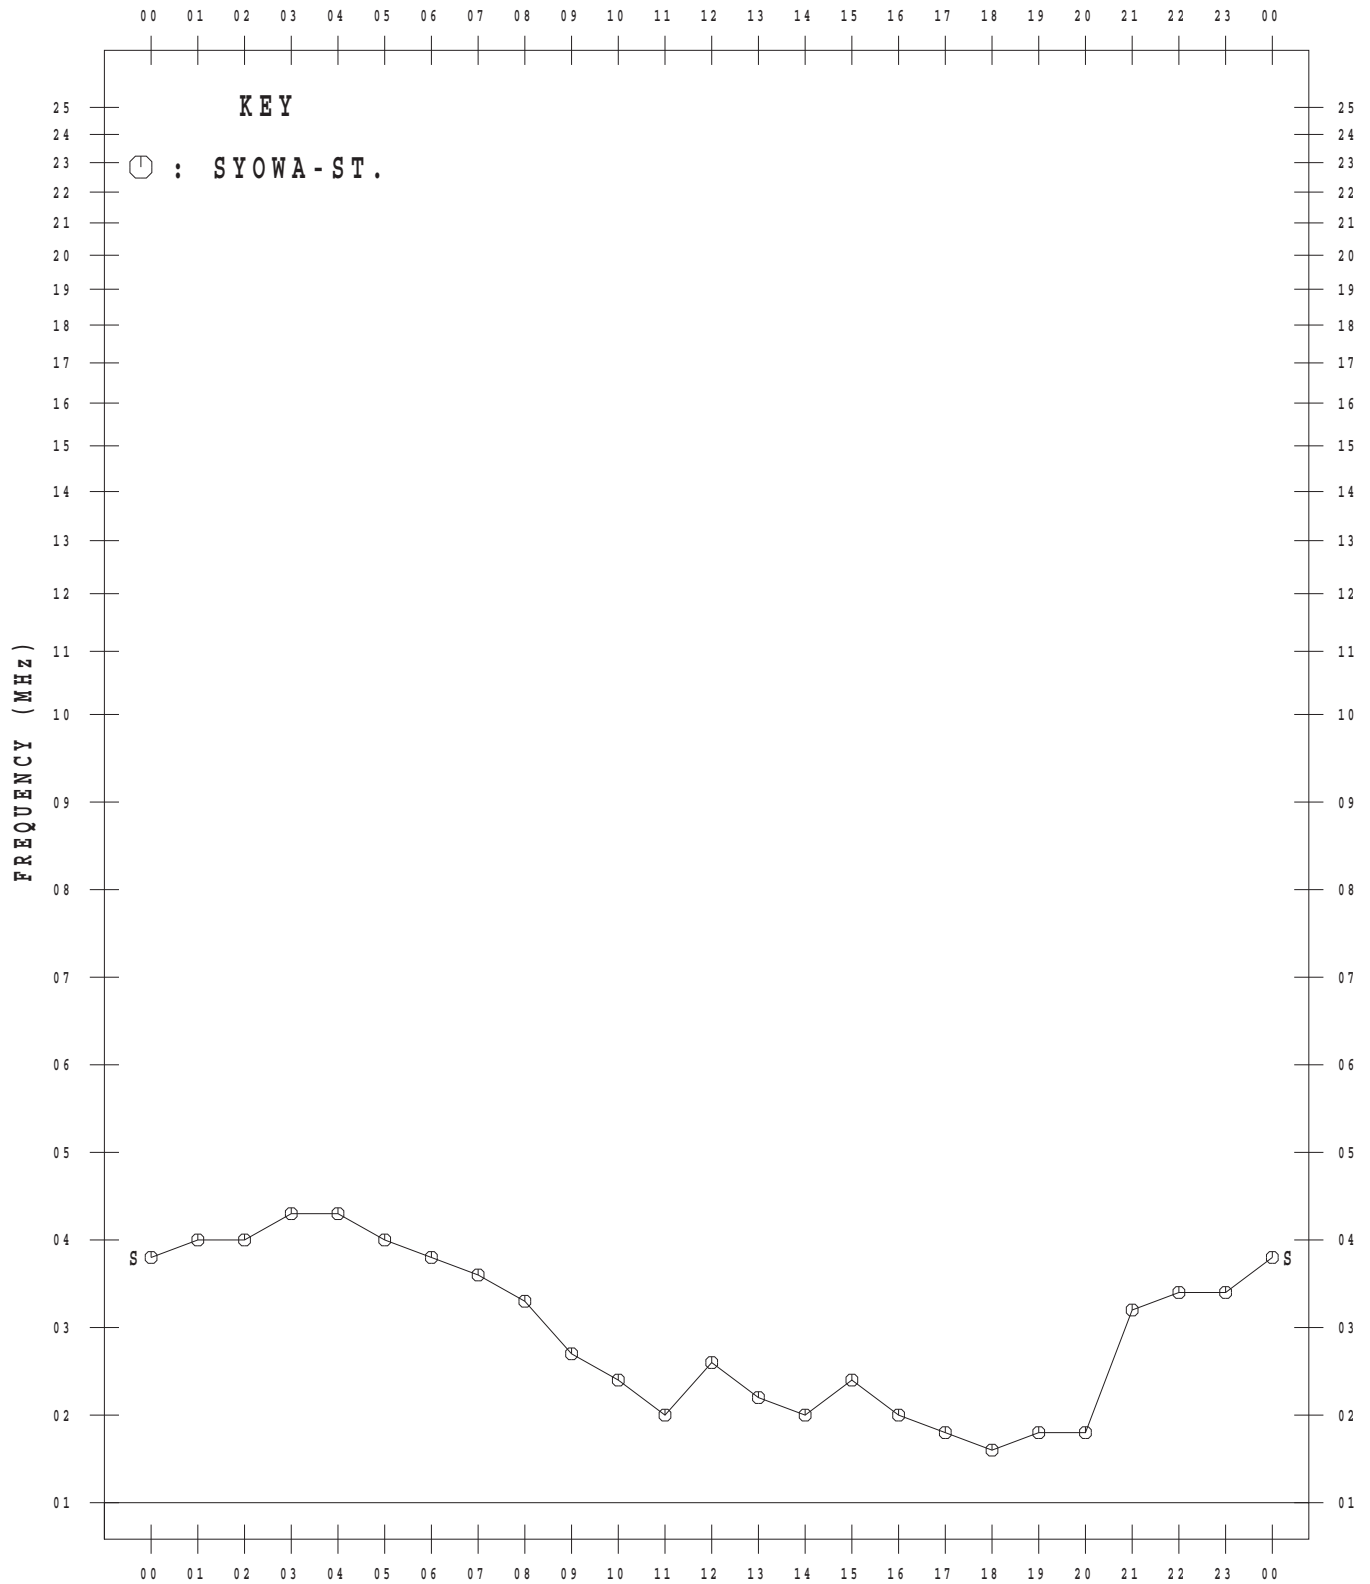

MONTHLY MEDIAN VALUES OF f_{tEs}

45°E MEAN TIME

MAY 2015