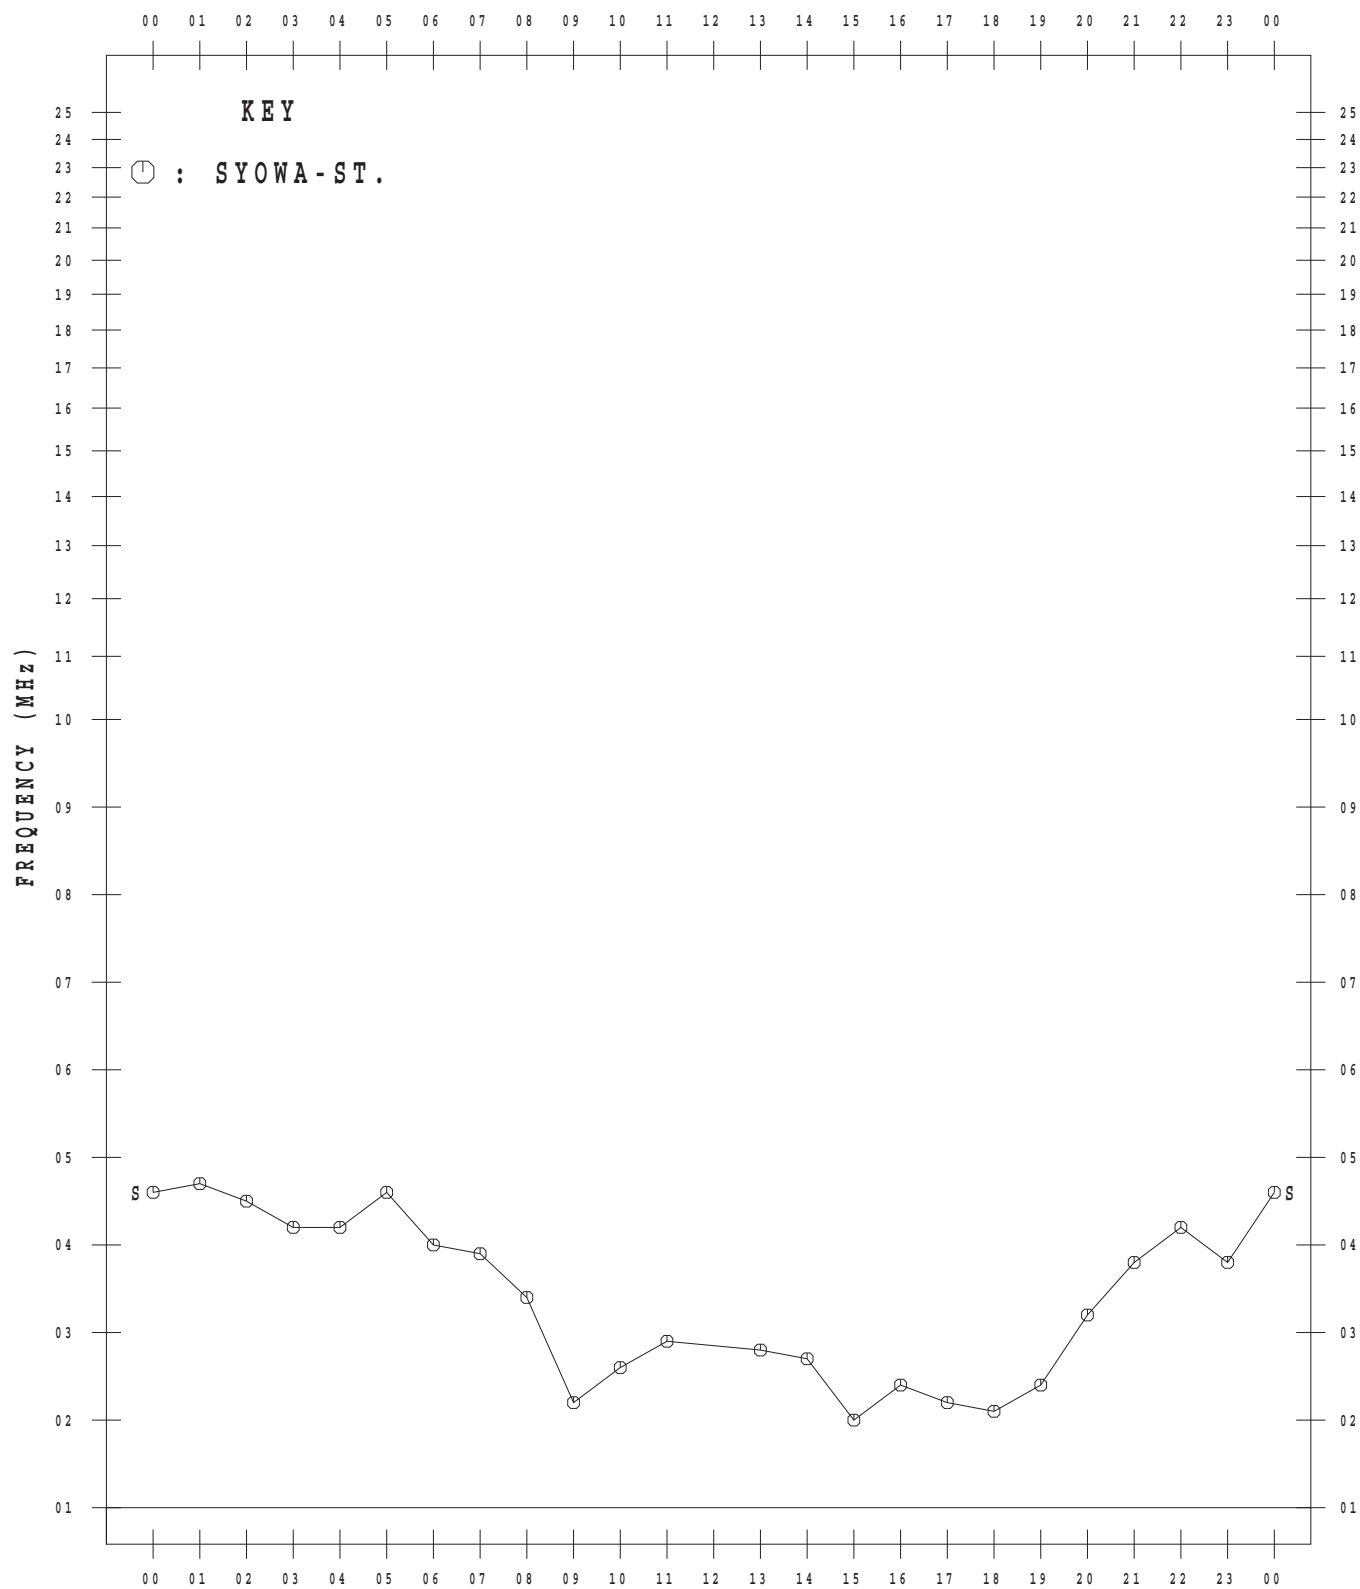

MONTHLY MEDIAN VALUES OF f_tE_s

45°E MEAN TIME

AUG. 2015