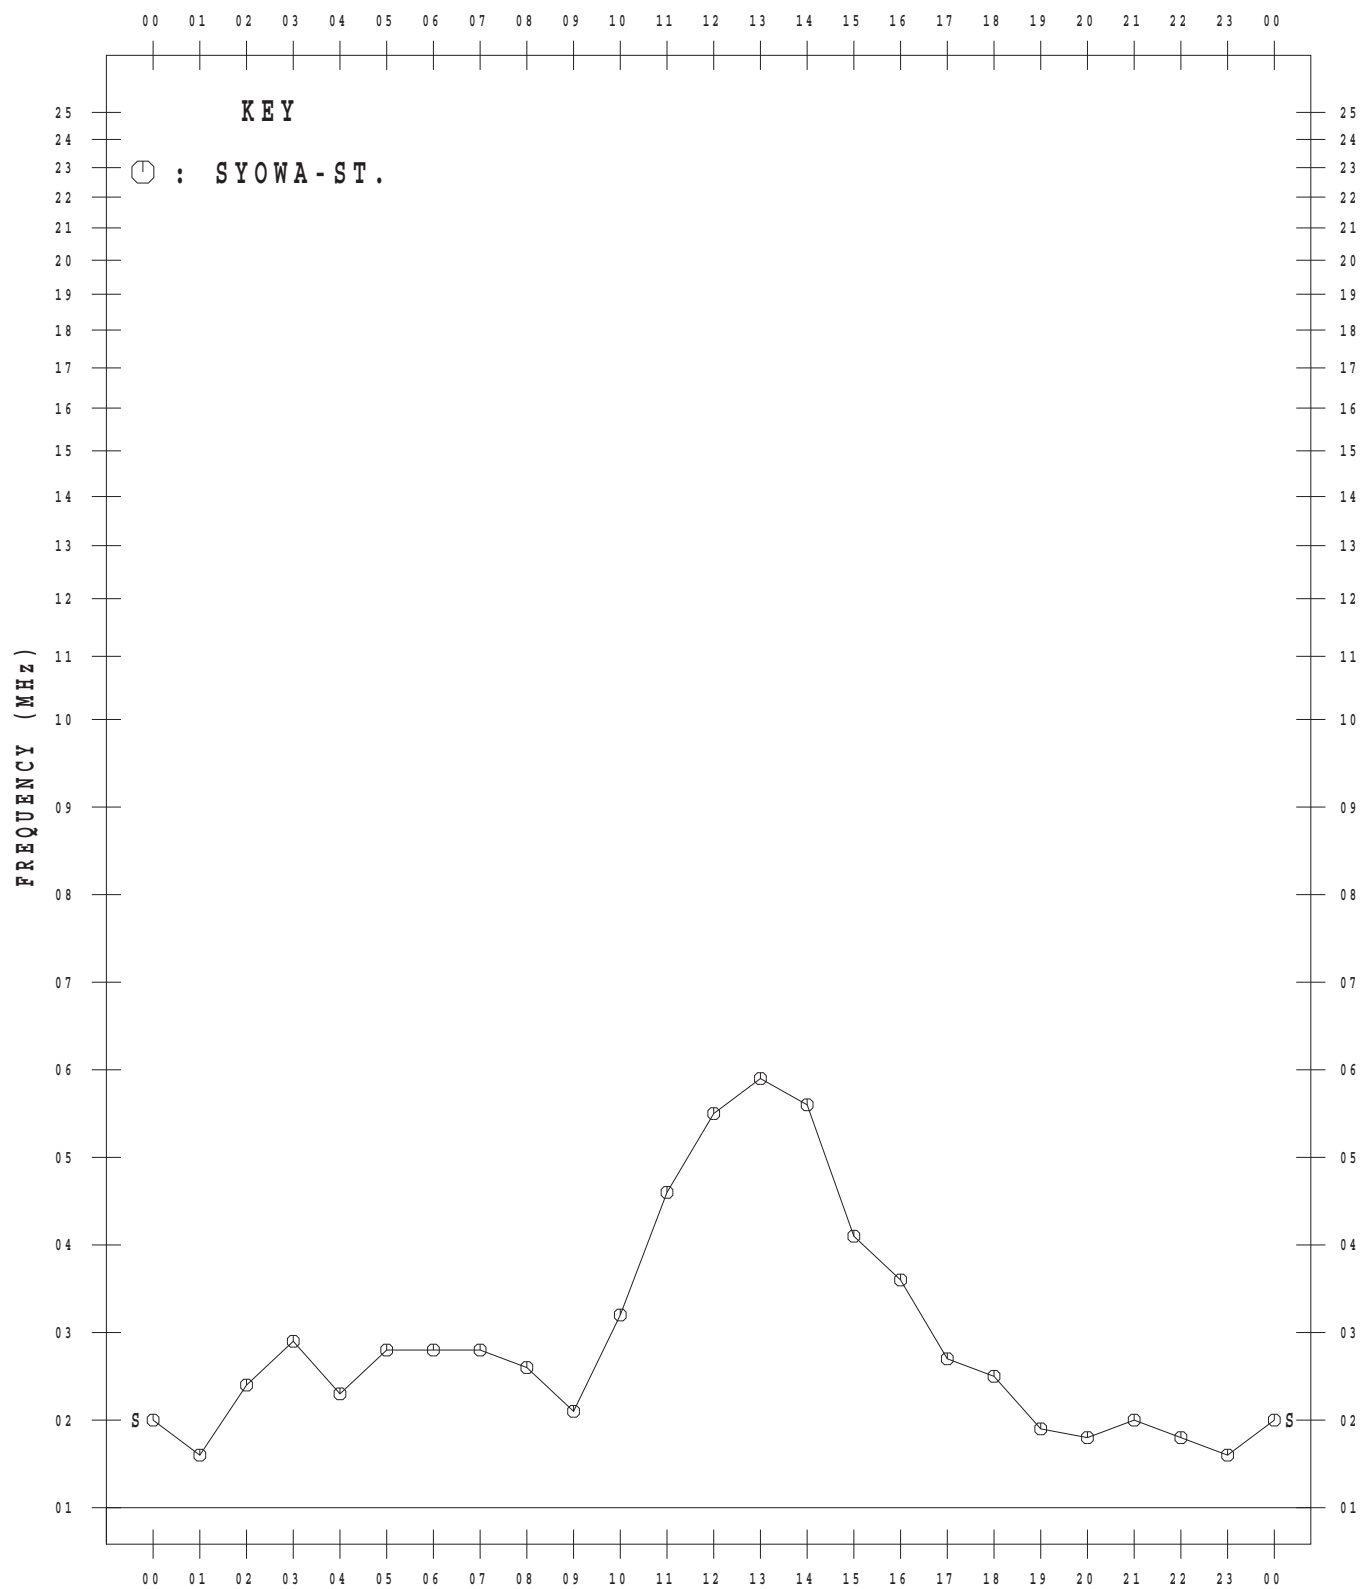

MONTHLY MEDIAN VALUES OF f_oF₂

45°E MEAN TIME

JUN. 2015