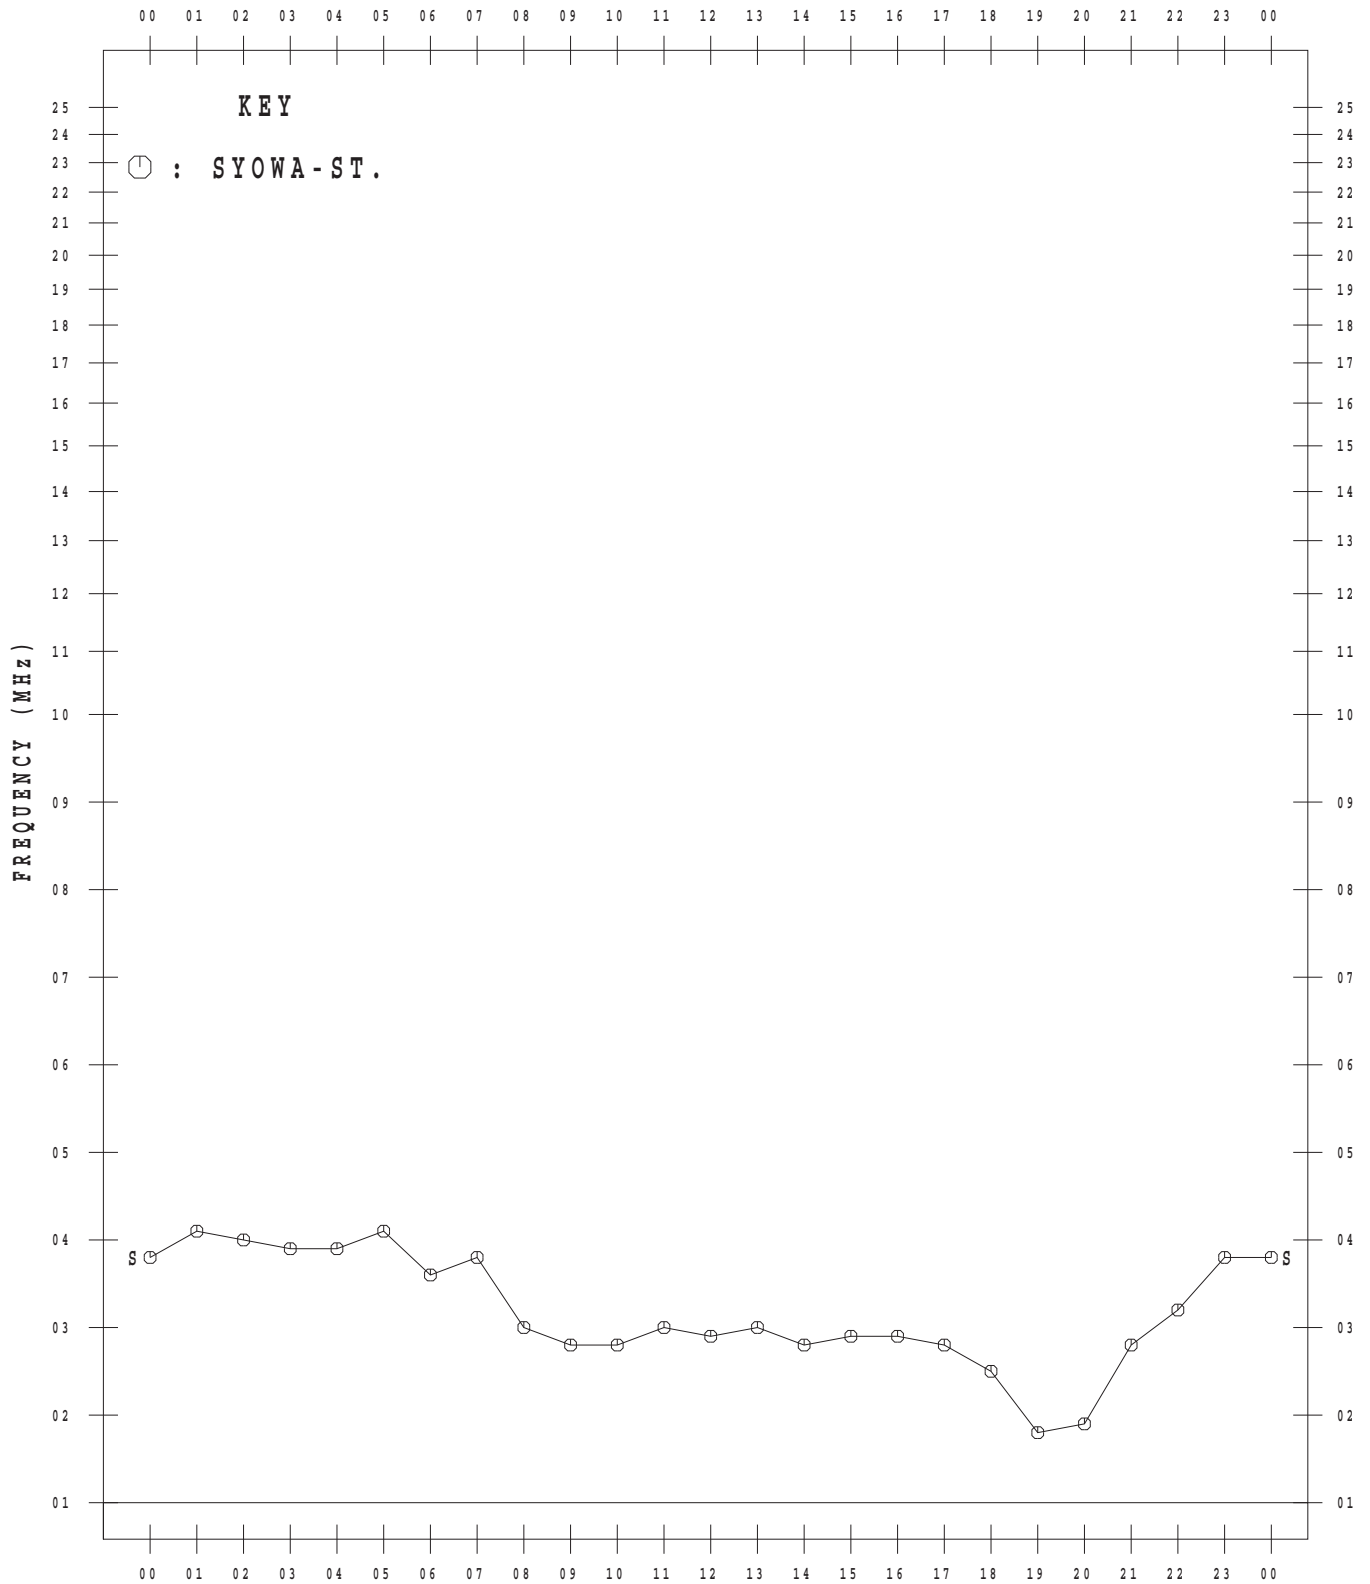

MONTHLY MEDIAN VALUES OF f_{tEs}

45°E MEAN TIME

APR. 2015